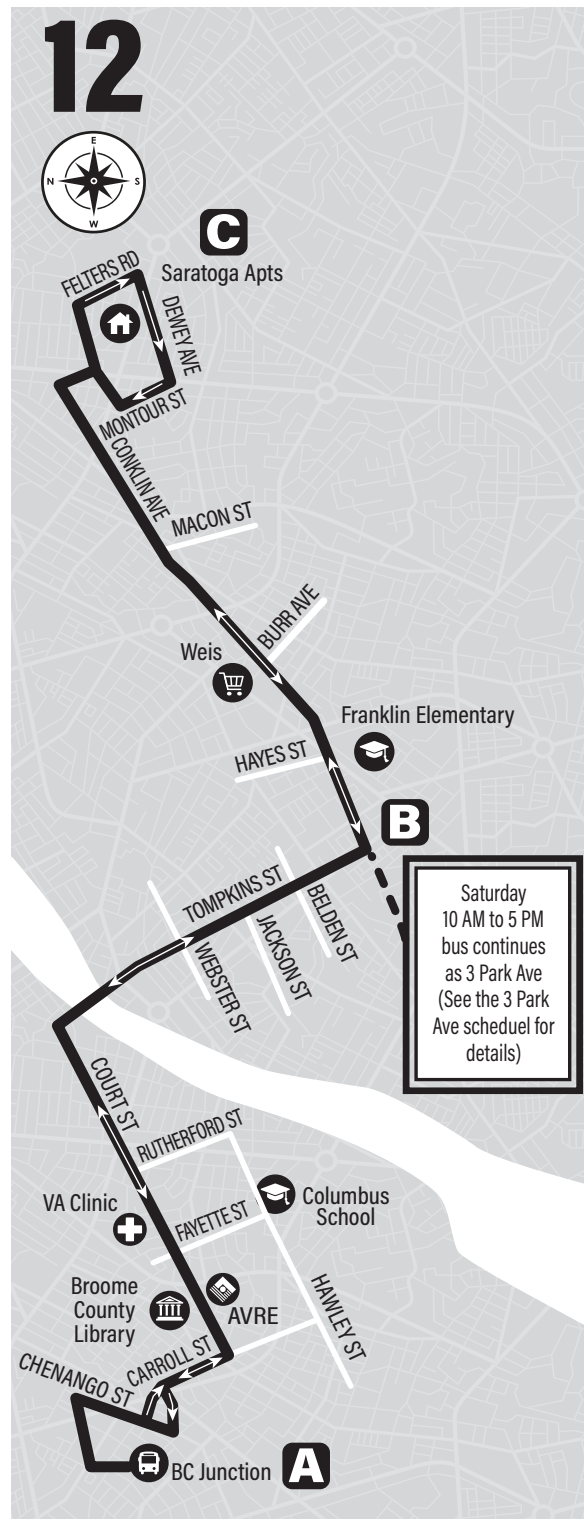

Contact Info:

BC Junction (607)778-1692
BC Transit Administration (607)763-4464

Weekday Walk-in Hours:

8 AM - 4 PM for both the BC Junction and Administration

Fares:

Standard Fare	\$2.00
Reduced Fare ¹	\$1.00
1 Day Unlimited Ride Pass	\$5.00
7 Day Unlimited Ride Pass	\$25.00
31 Day Unlimited Ride Pass	\$70.00
31 Day Unlimited Ride Pass Reduced Rate ¹	\$44.00
31 Day Unlimited Ride Pass Student Rate ²	\$44.00
Under Age 5	Free
Transfers (used to complete 1 way trip)	Free

¹ Appropriate proof must be provided prior to payment: yellow OFA card, BC Lift ADA card, BC Transit Person with Disabilities card, Medicare Card, Broome County Veteran's ID.

² Students must show active enrollment in a school located in Broome County other than SUNY Broome or Binghamton University.

Holiday Schedule:

BC Transit is closed, and buses do not run on New Year's, Memorial, Independence, Labor, Thanksgiving, and Christmas days.

EFFECTIVE
12/1/2020

12 CONKLIN AVENUE

Downtown Binghamton
Conklin Ave.
Saratoga Apartments
Broome County Library

(3) - On Saturday, from 10 AM through 5:25 PM, route 12 and 3 are combined. The bus departs BC Junction from the route 12 bay and provides service along the 3 Park Ave beginning at Telegraph/Conklin. See the 3 Park Ave schedule for more information.