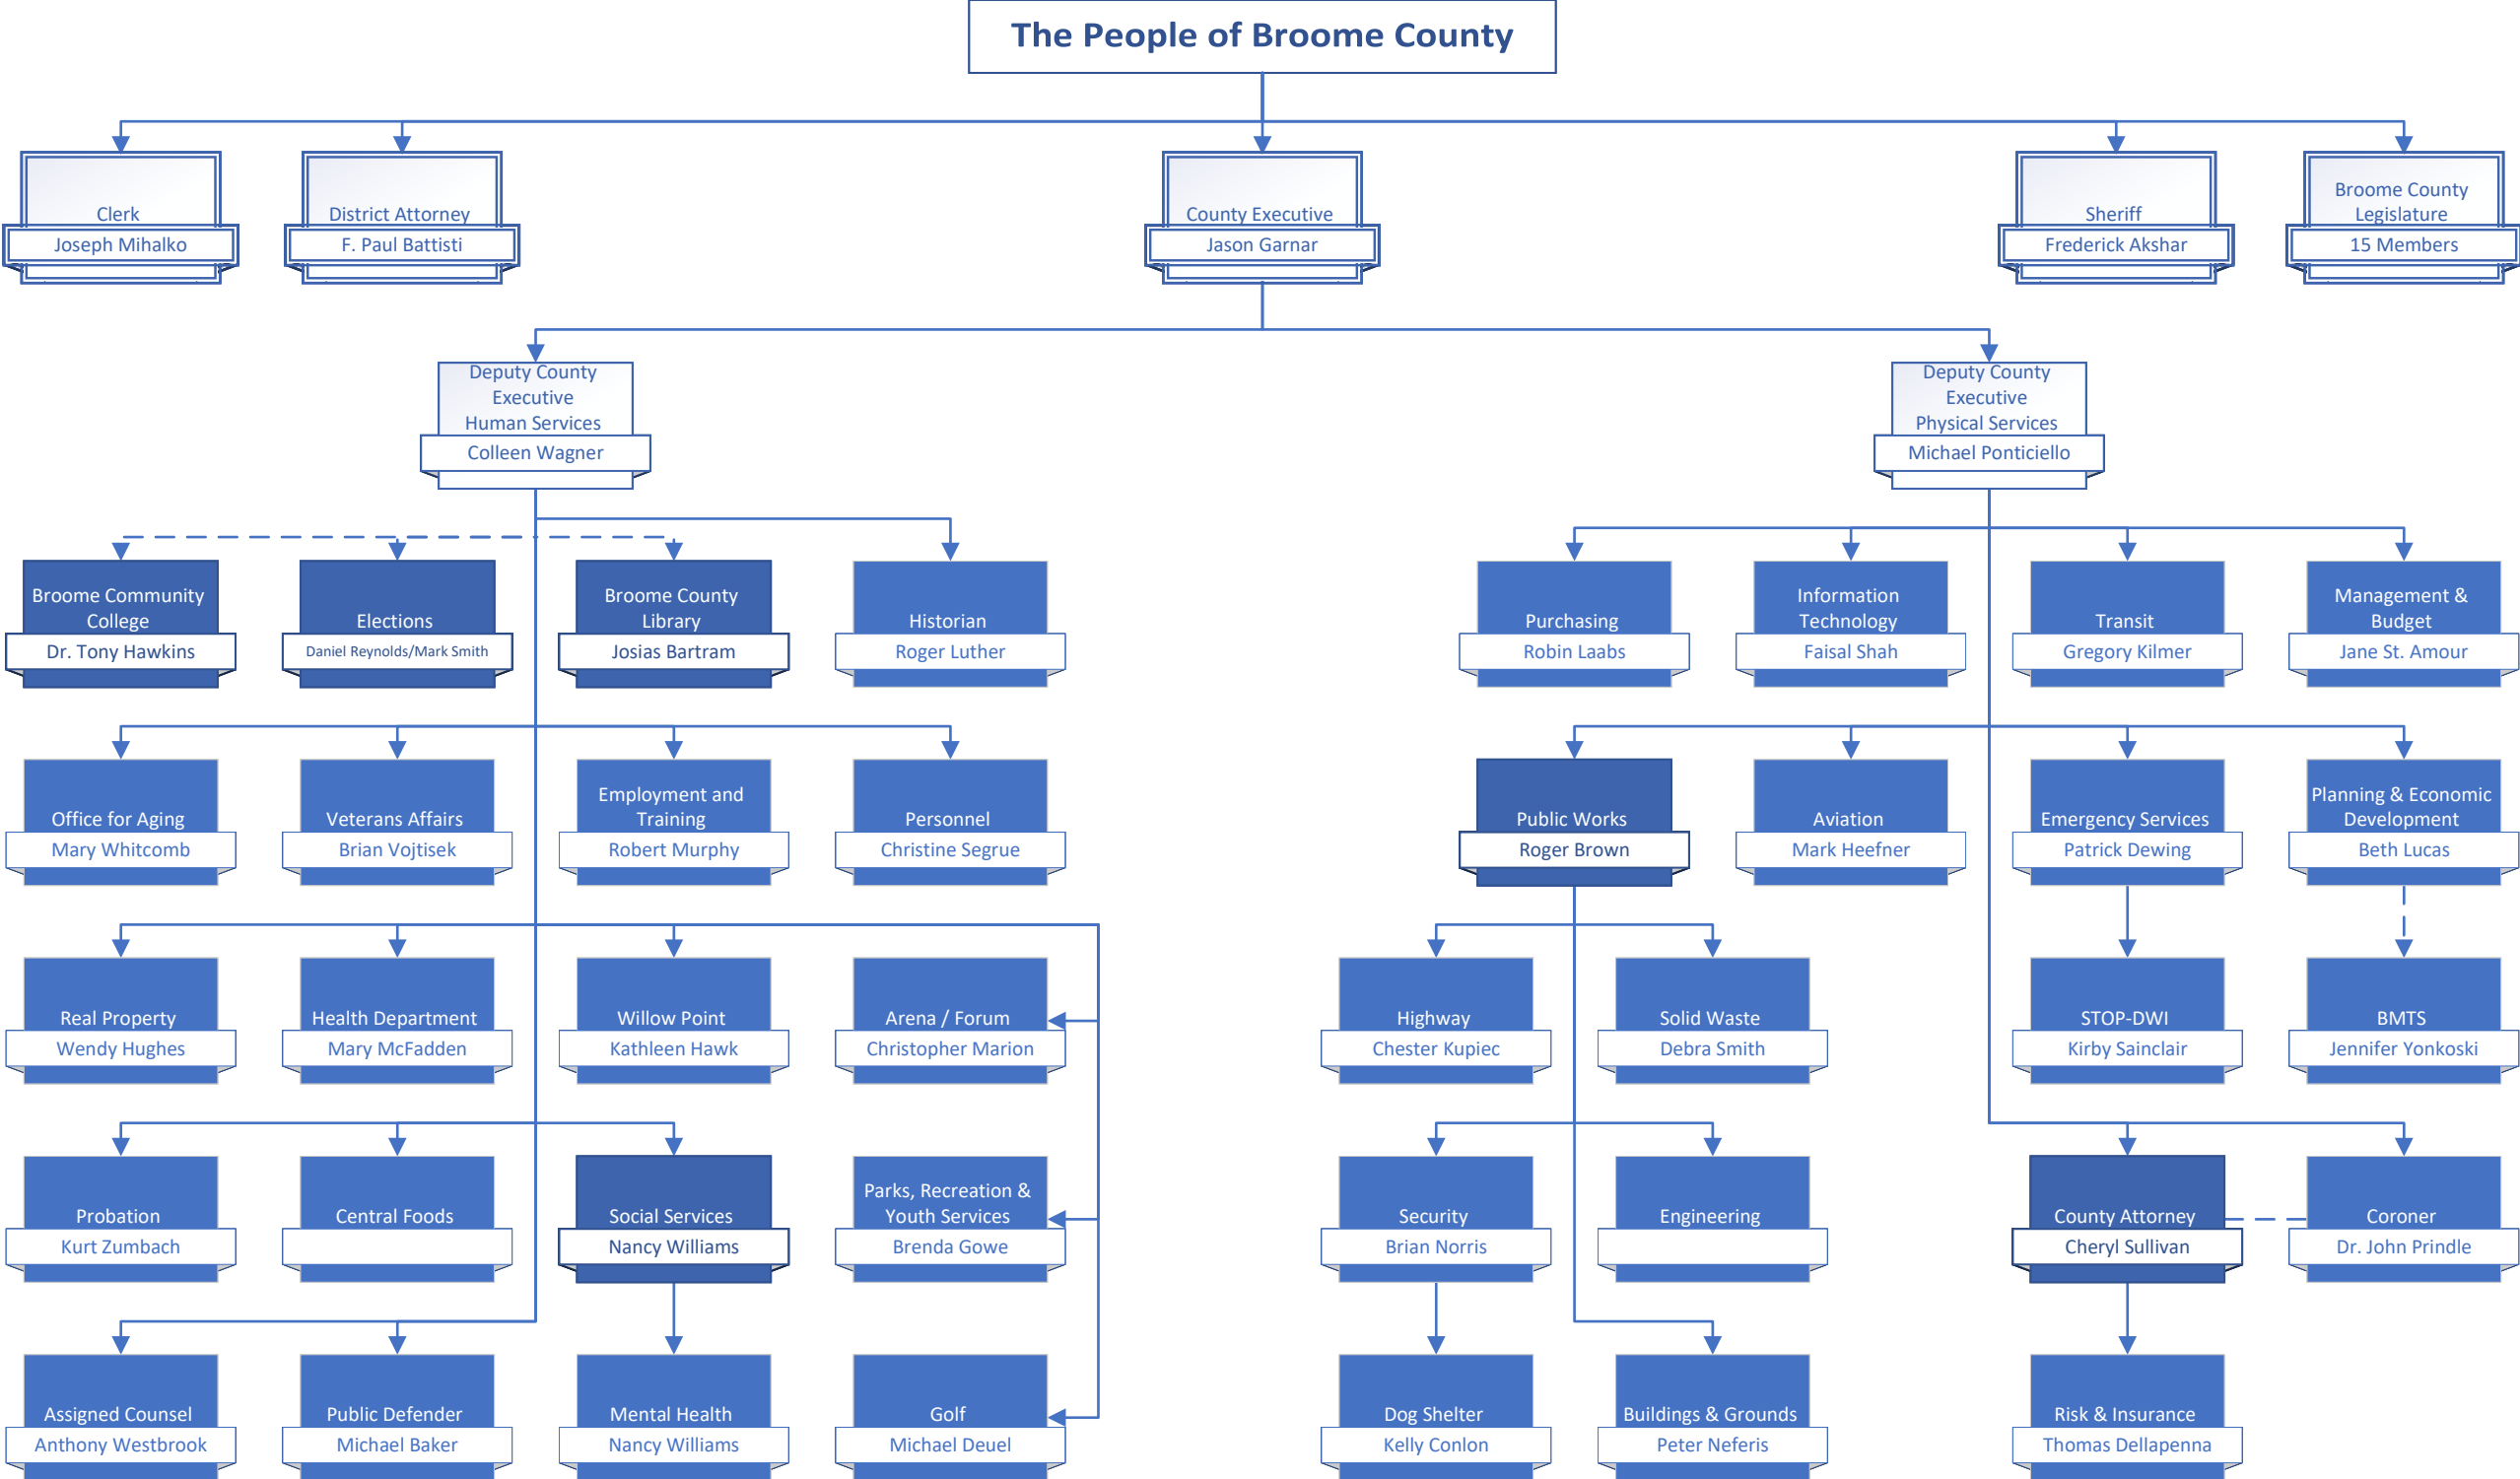

Broome County Government  
Executive Organizational Chart

Broome County Government  
60 Hawley Street  
Binghamton, New York 13902  
607-778-8000  
[www.gobroomecounty.com](http://www.gobroomecounty.com)