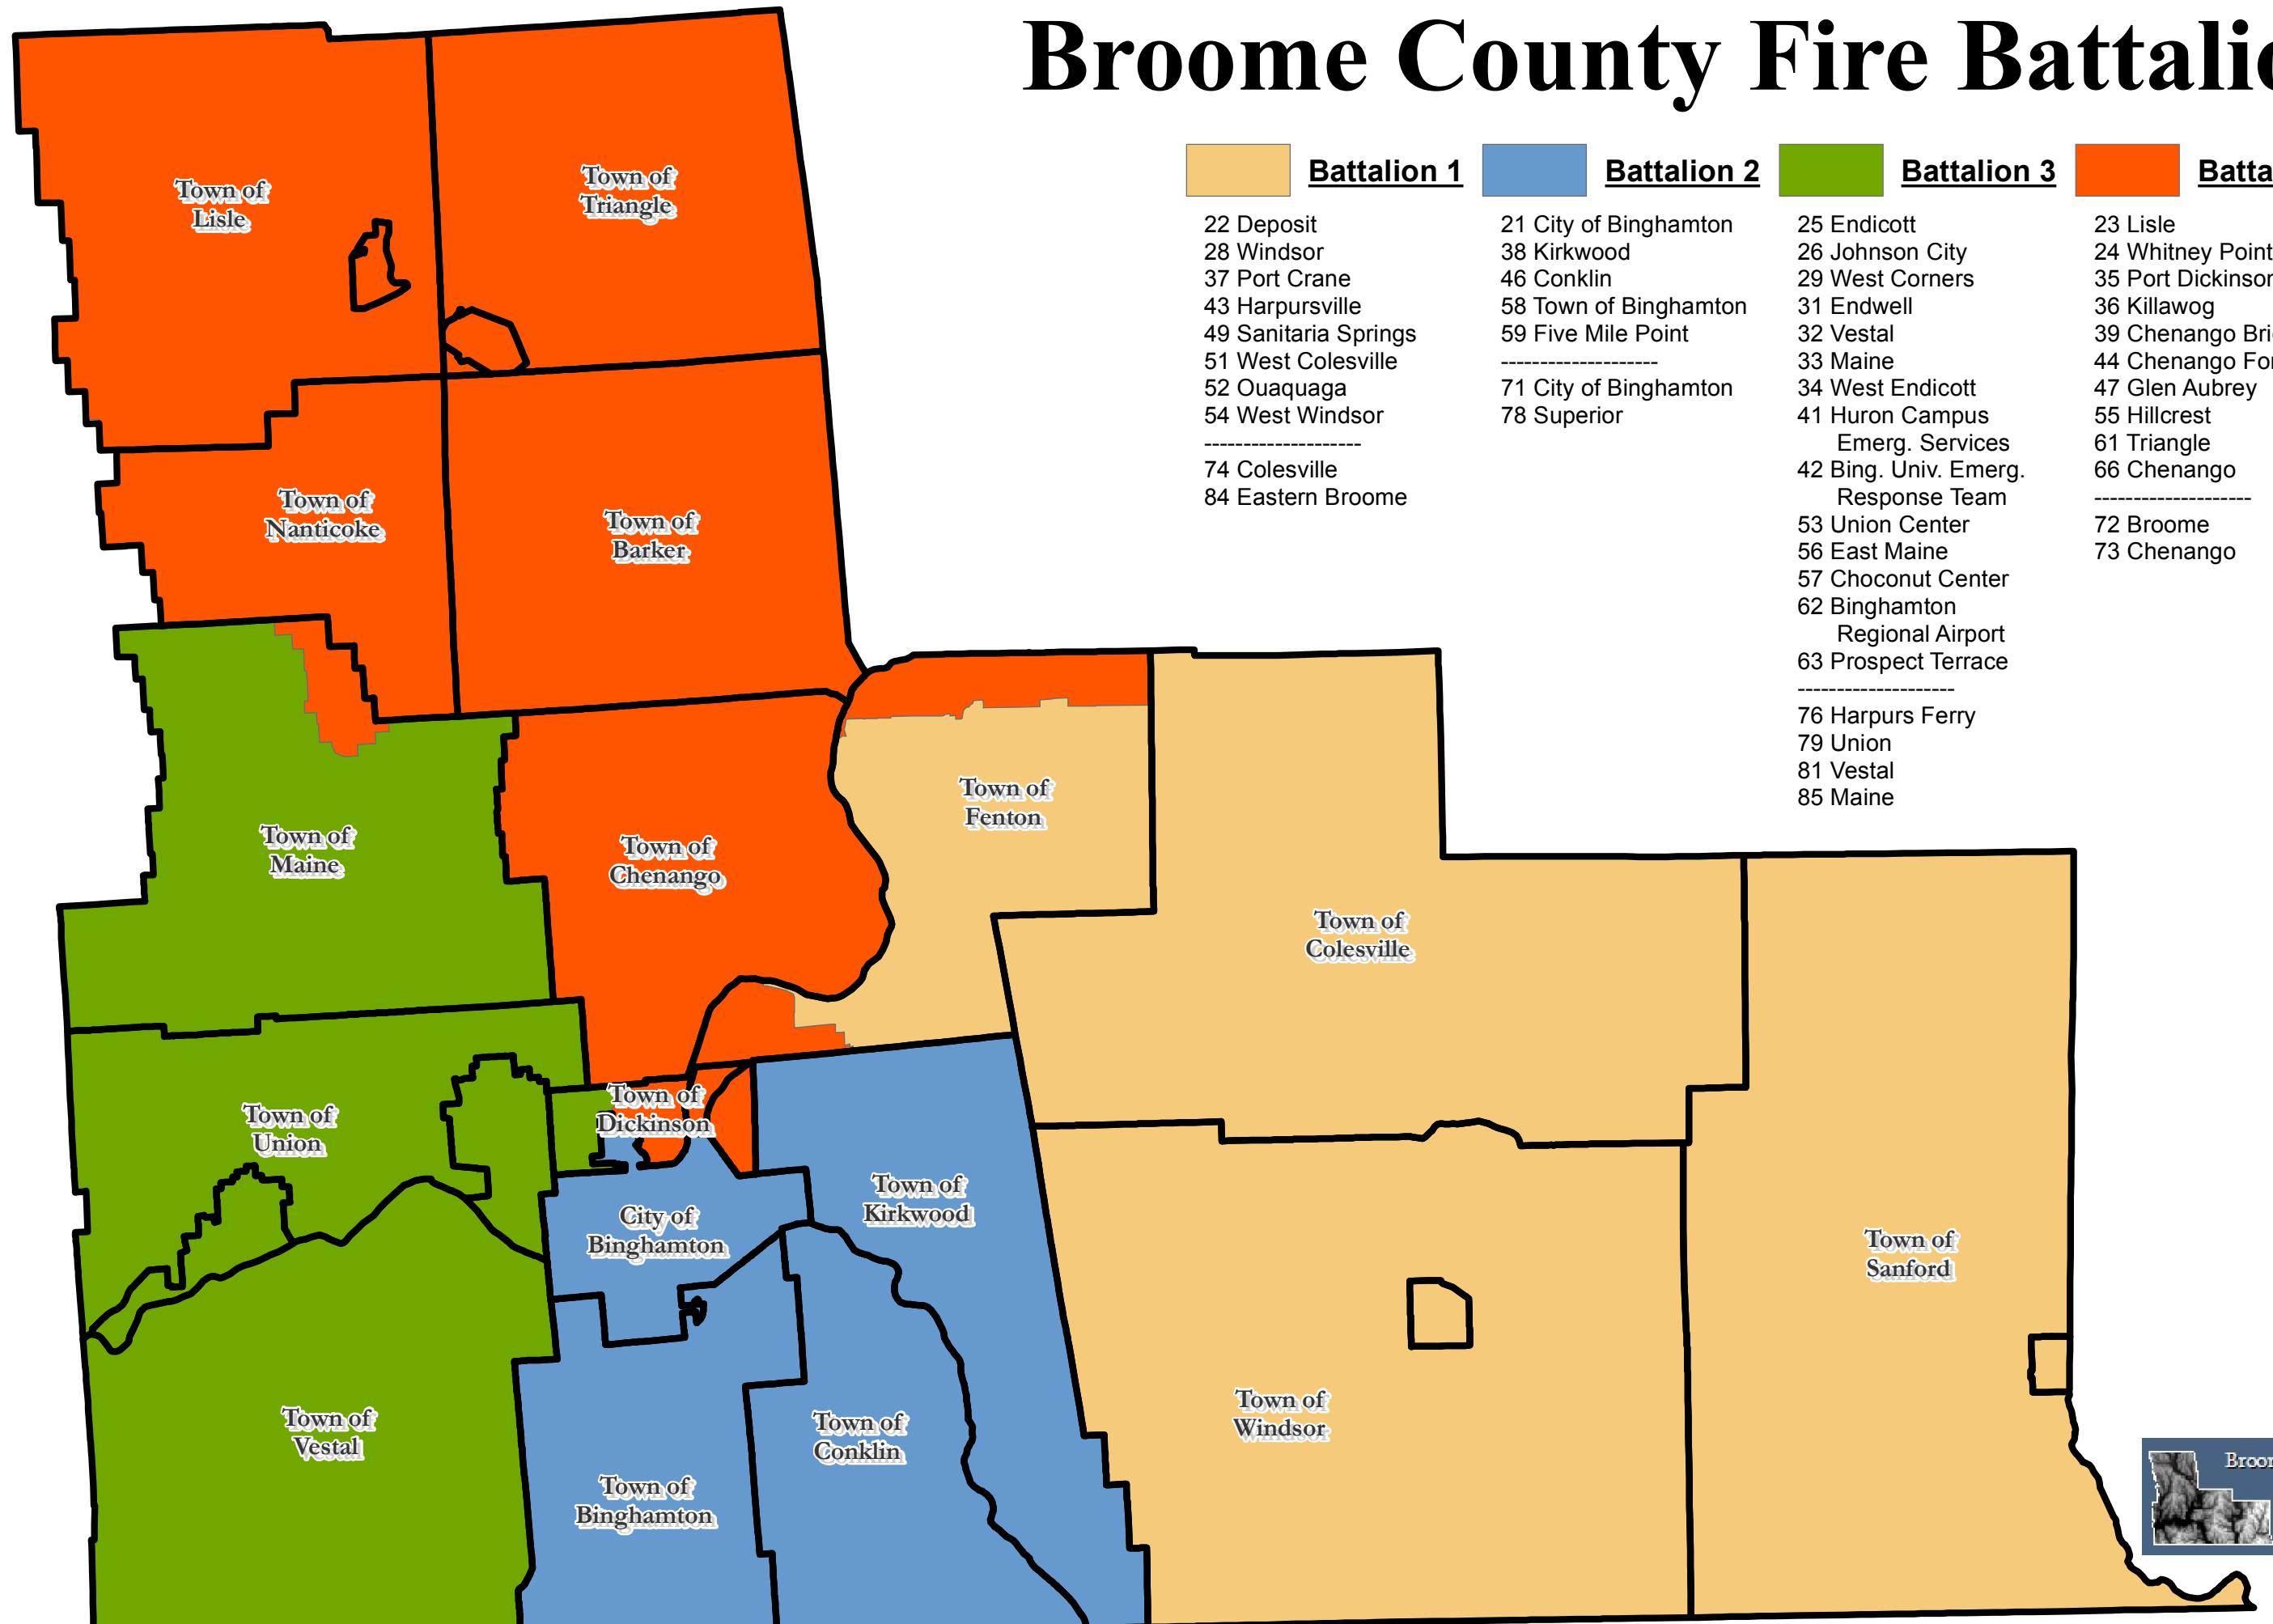

# Broome County Fire Battalions

Battalion 1	Battalion 2	Battalion 3	Battalion 4
22 Deposit	21 City of Binghamton	25 Endicott	23 Lisle
28 Windsor	38 Kirkwood	26 Johnson City	24 Whitney Point
37 Port Crane	46 Conklin	29 West Corners	35 Port Dickinson
43 Harpursville	58 Town of Binghamton	31 Endwell	36 Killawog
49 Sanitaria Springs	59 Five Mile Point	32 Vestal	39 Chenango Bridge
51 West Colesville	-----	33 Maine	44 Chenango Forks
52 Ouaquaga	71 City of Binghamton	34 West Endicott	47 Glen Aubrey
54 West Windsor	78 Superior	41 Huron Campus	55 Hillcrest
-----		Emerg. Services	61 Triangle
74 Colesville		42 Bing. Univ. Emerg.	66 Chenango
84 Eastern Broome		Response Team	-----
		53 Union Center	72 Broome
		56 East Maine	73 Chenango
		57 Choconut Center	
		62 Binghamton	
		Regional Airport	
		63 Prospect Terrace	
		-----	
		76 Harpurs Ferry	
		79 Union	
		81 Vestal	
		85 Maine	