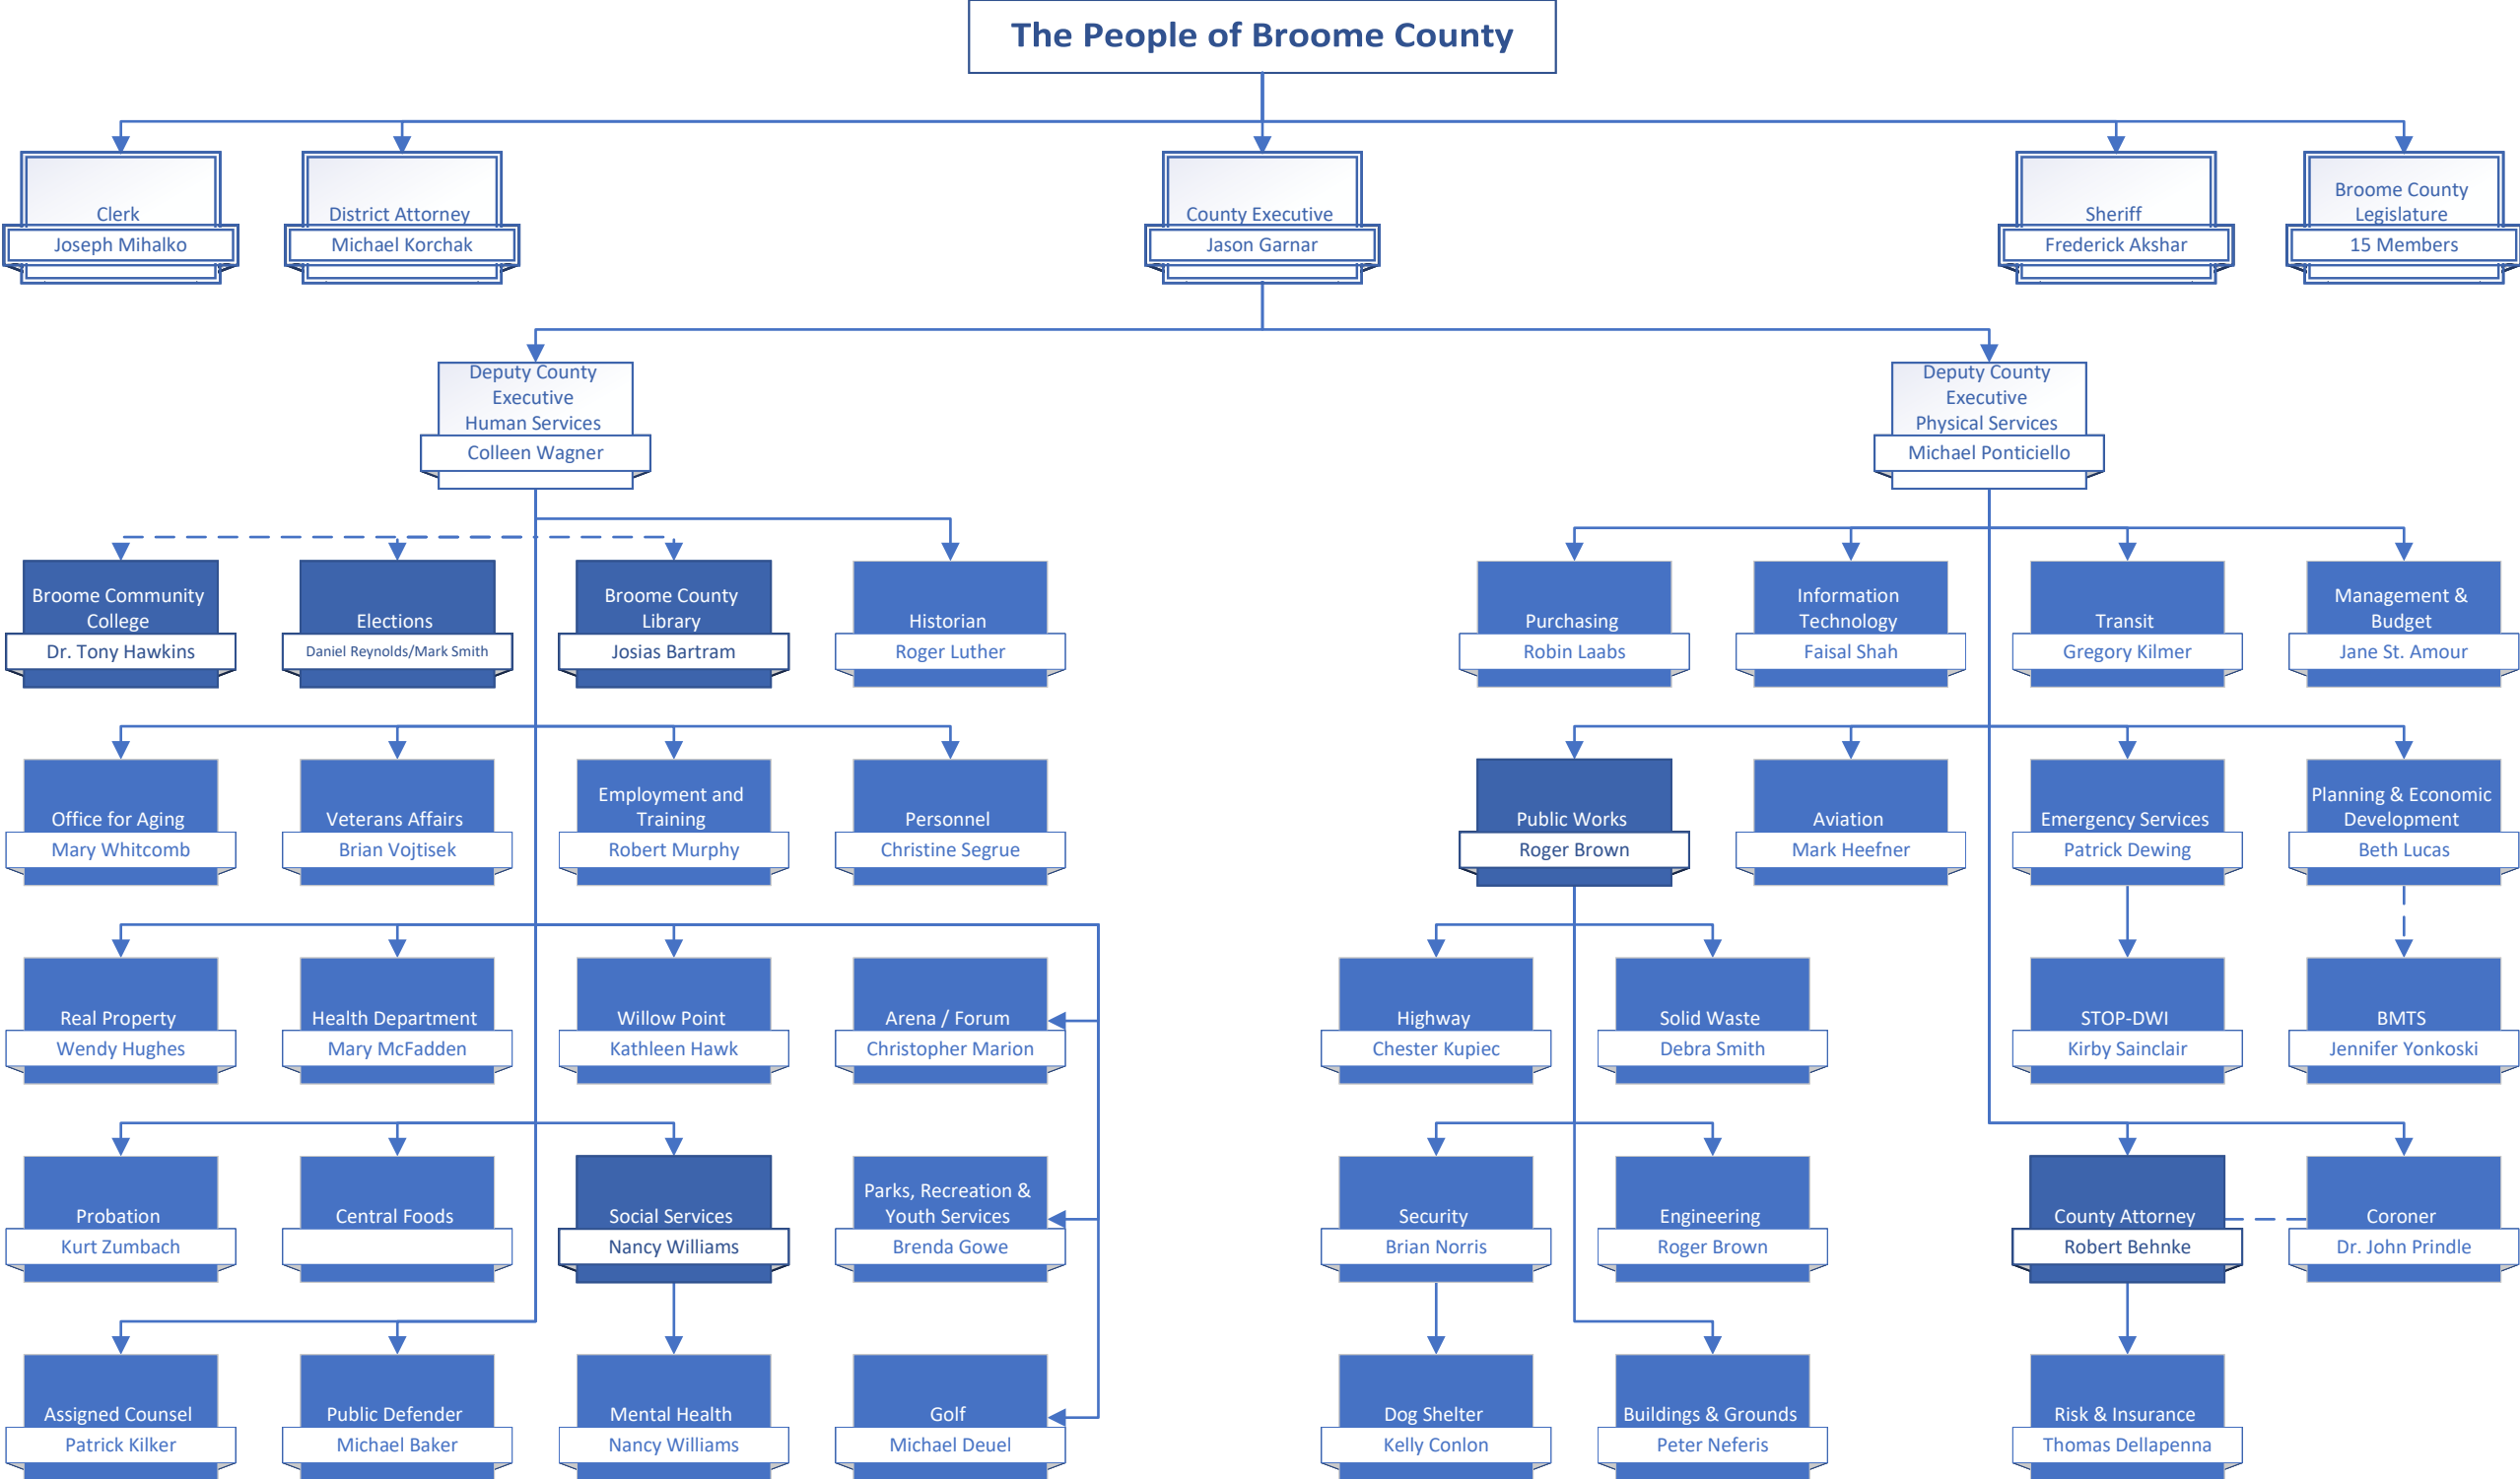

Broome County Government
Executive Organizational Chart

Broome County Government
60 Hawley Street
Binghamton, New York 13902
607-778-8000
www.gobroomecounty.com