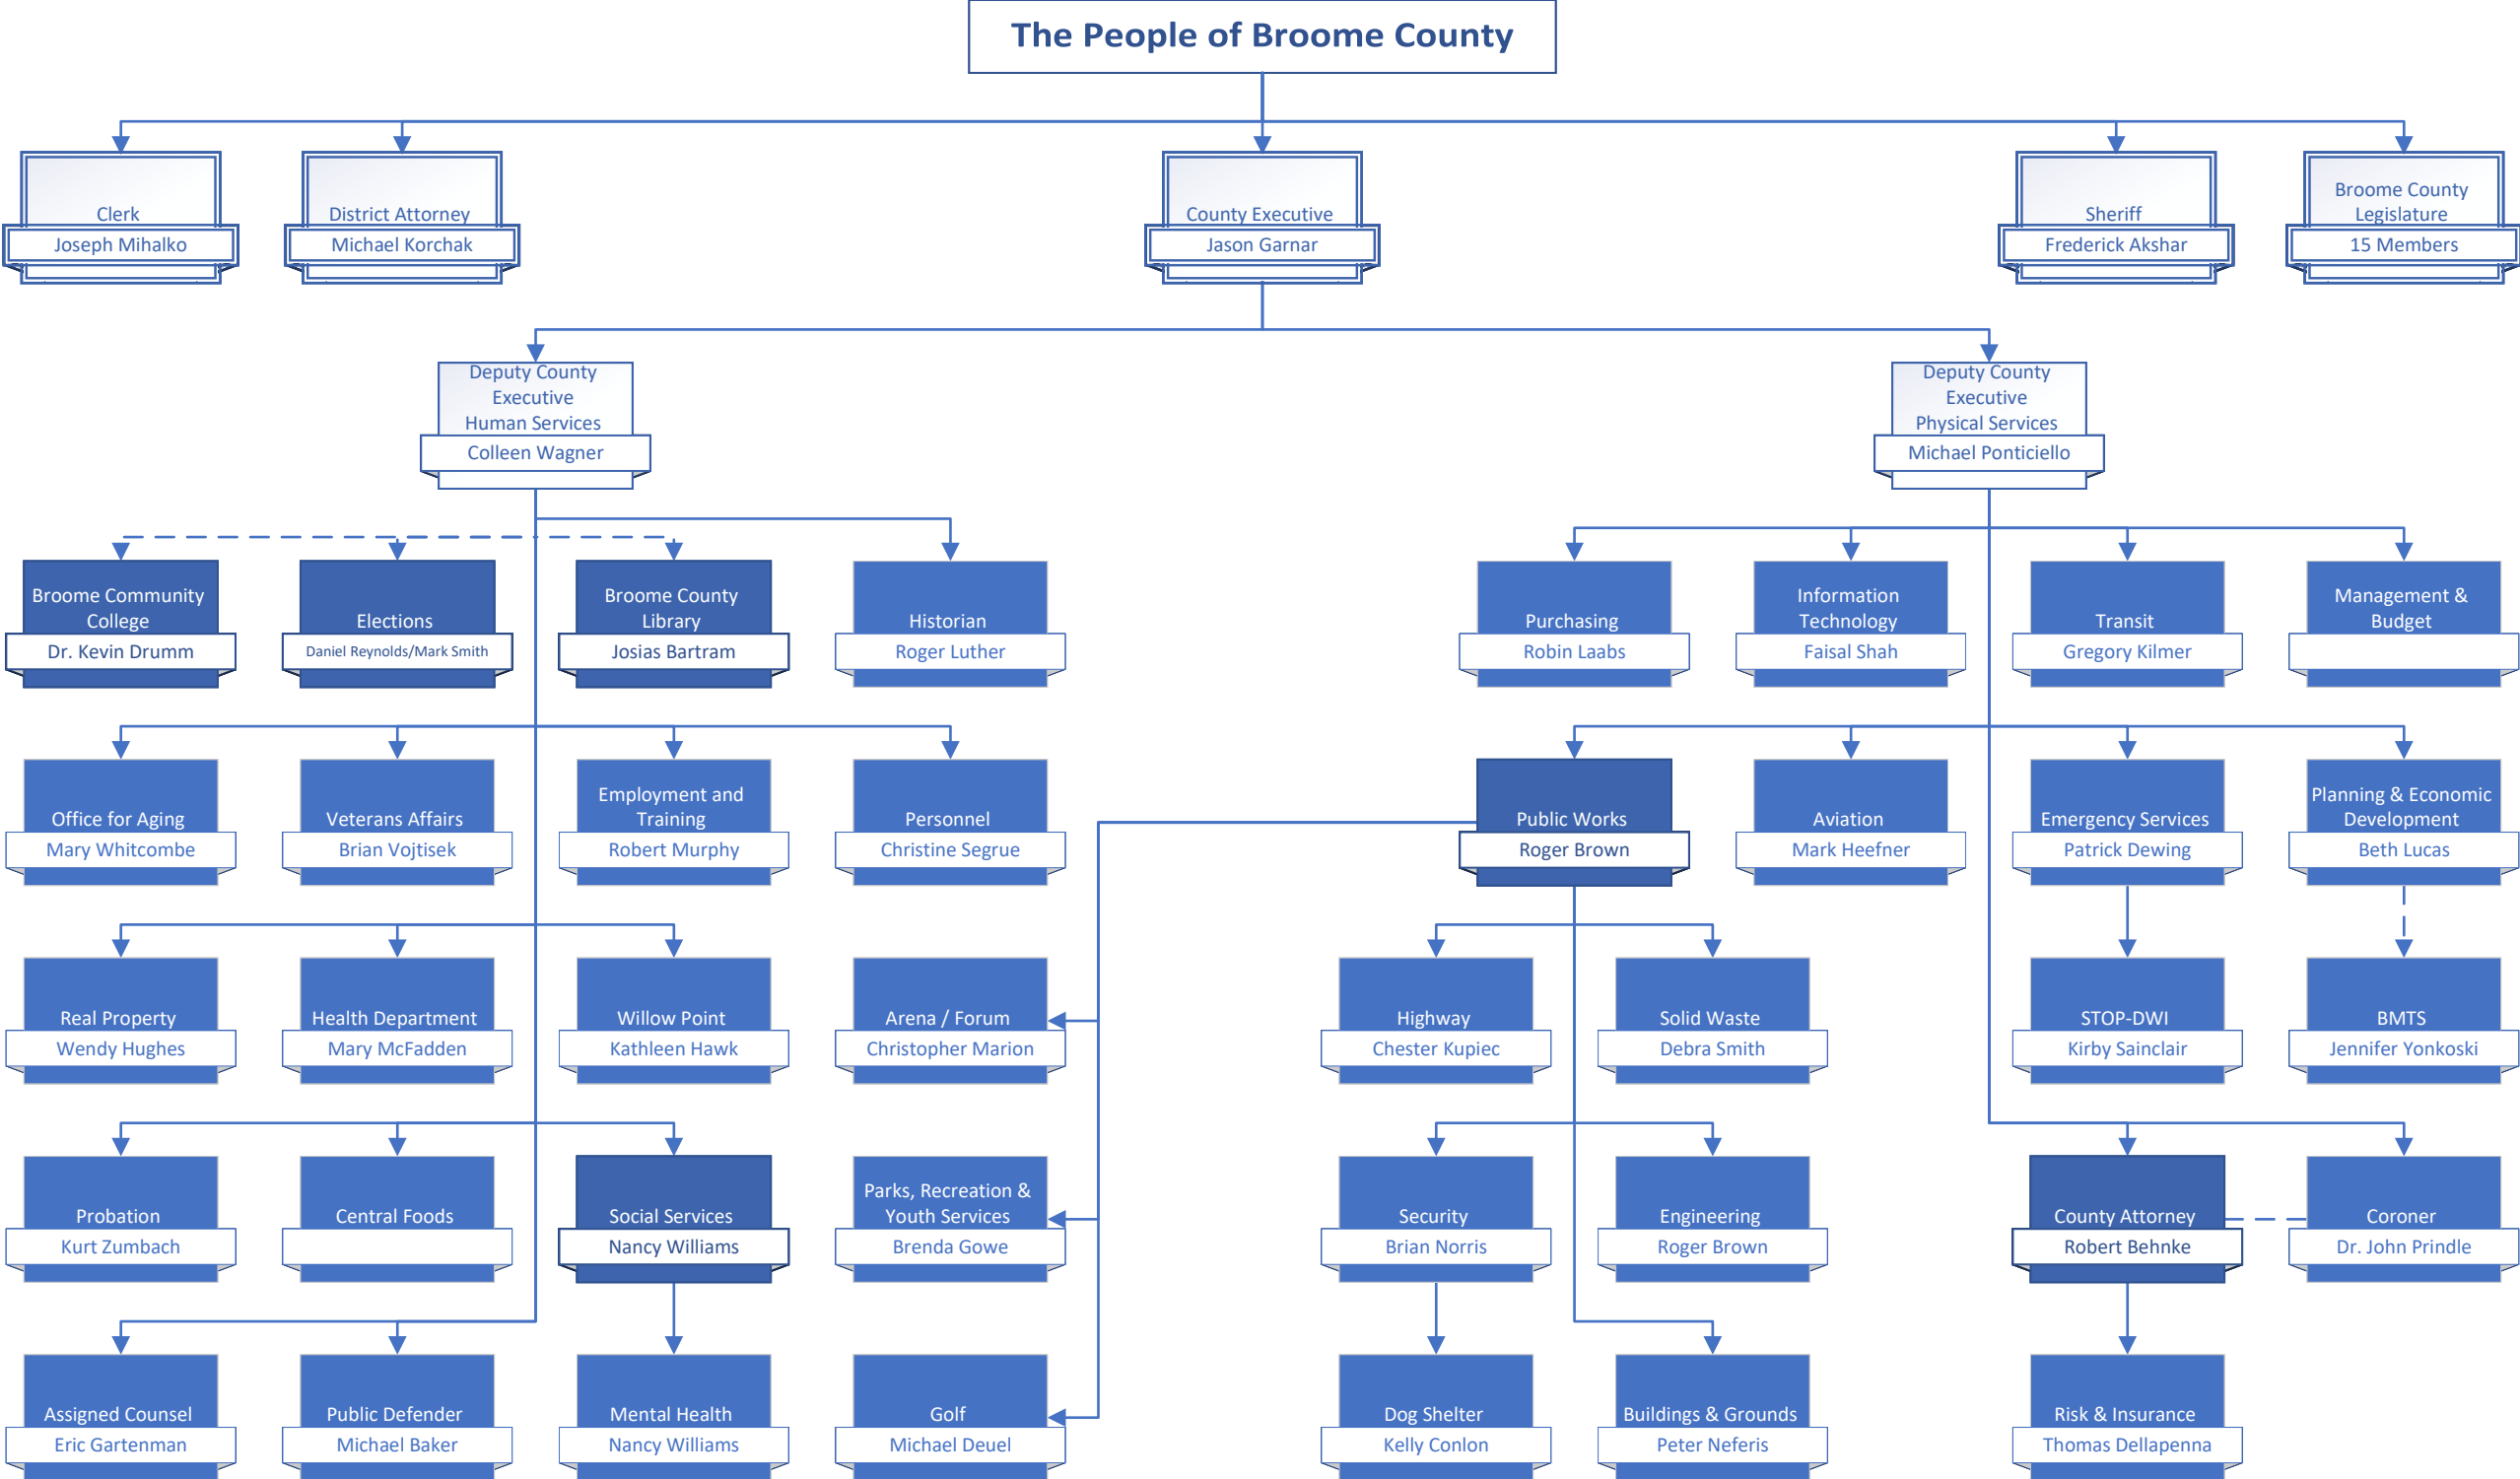

Broome County Government
Executive Organizational Chart

Broome County Government
60 Hawley Street
Binghamton, New York 13902
607-778-8000
www.gobroomecounty.com