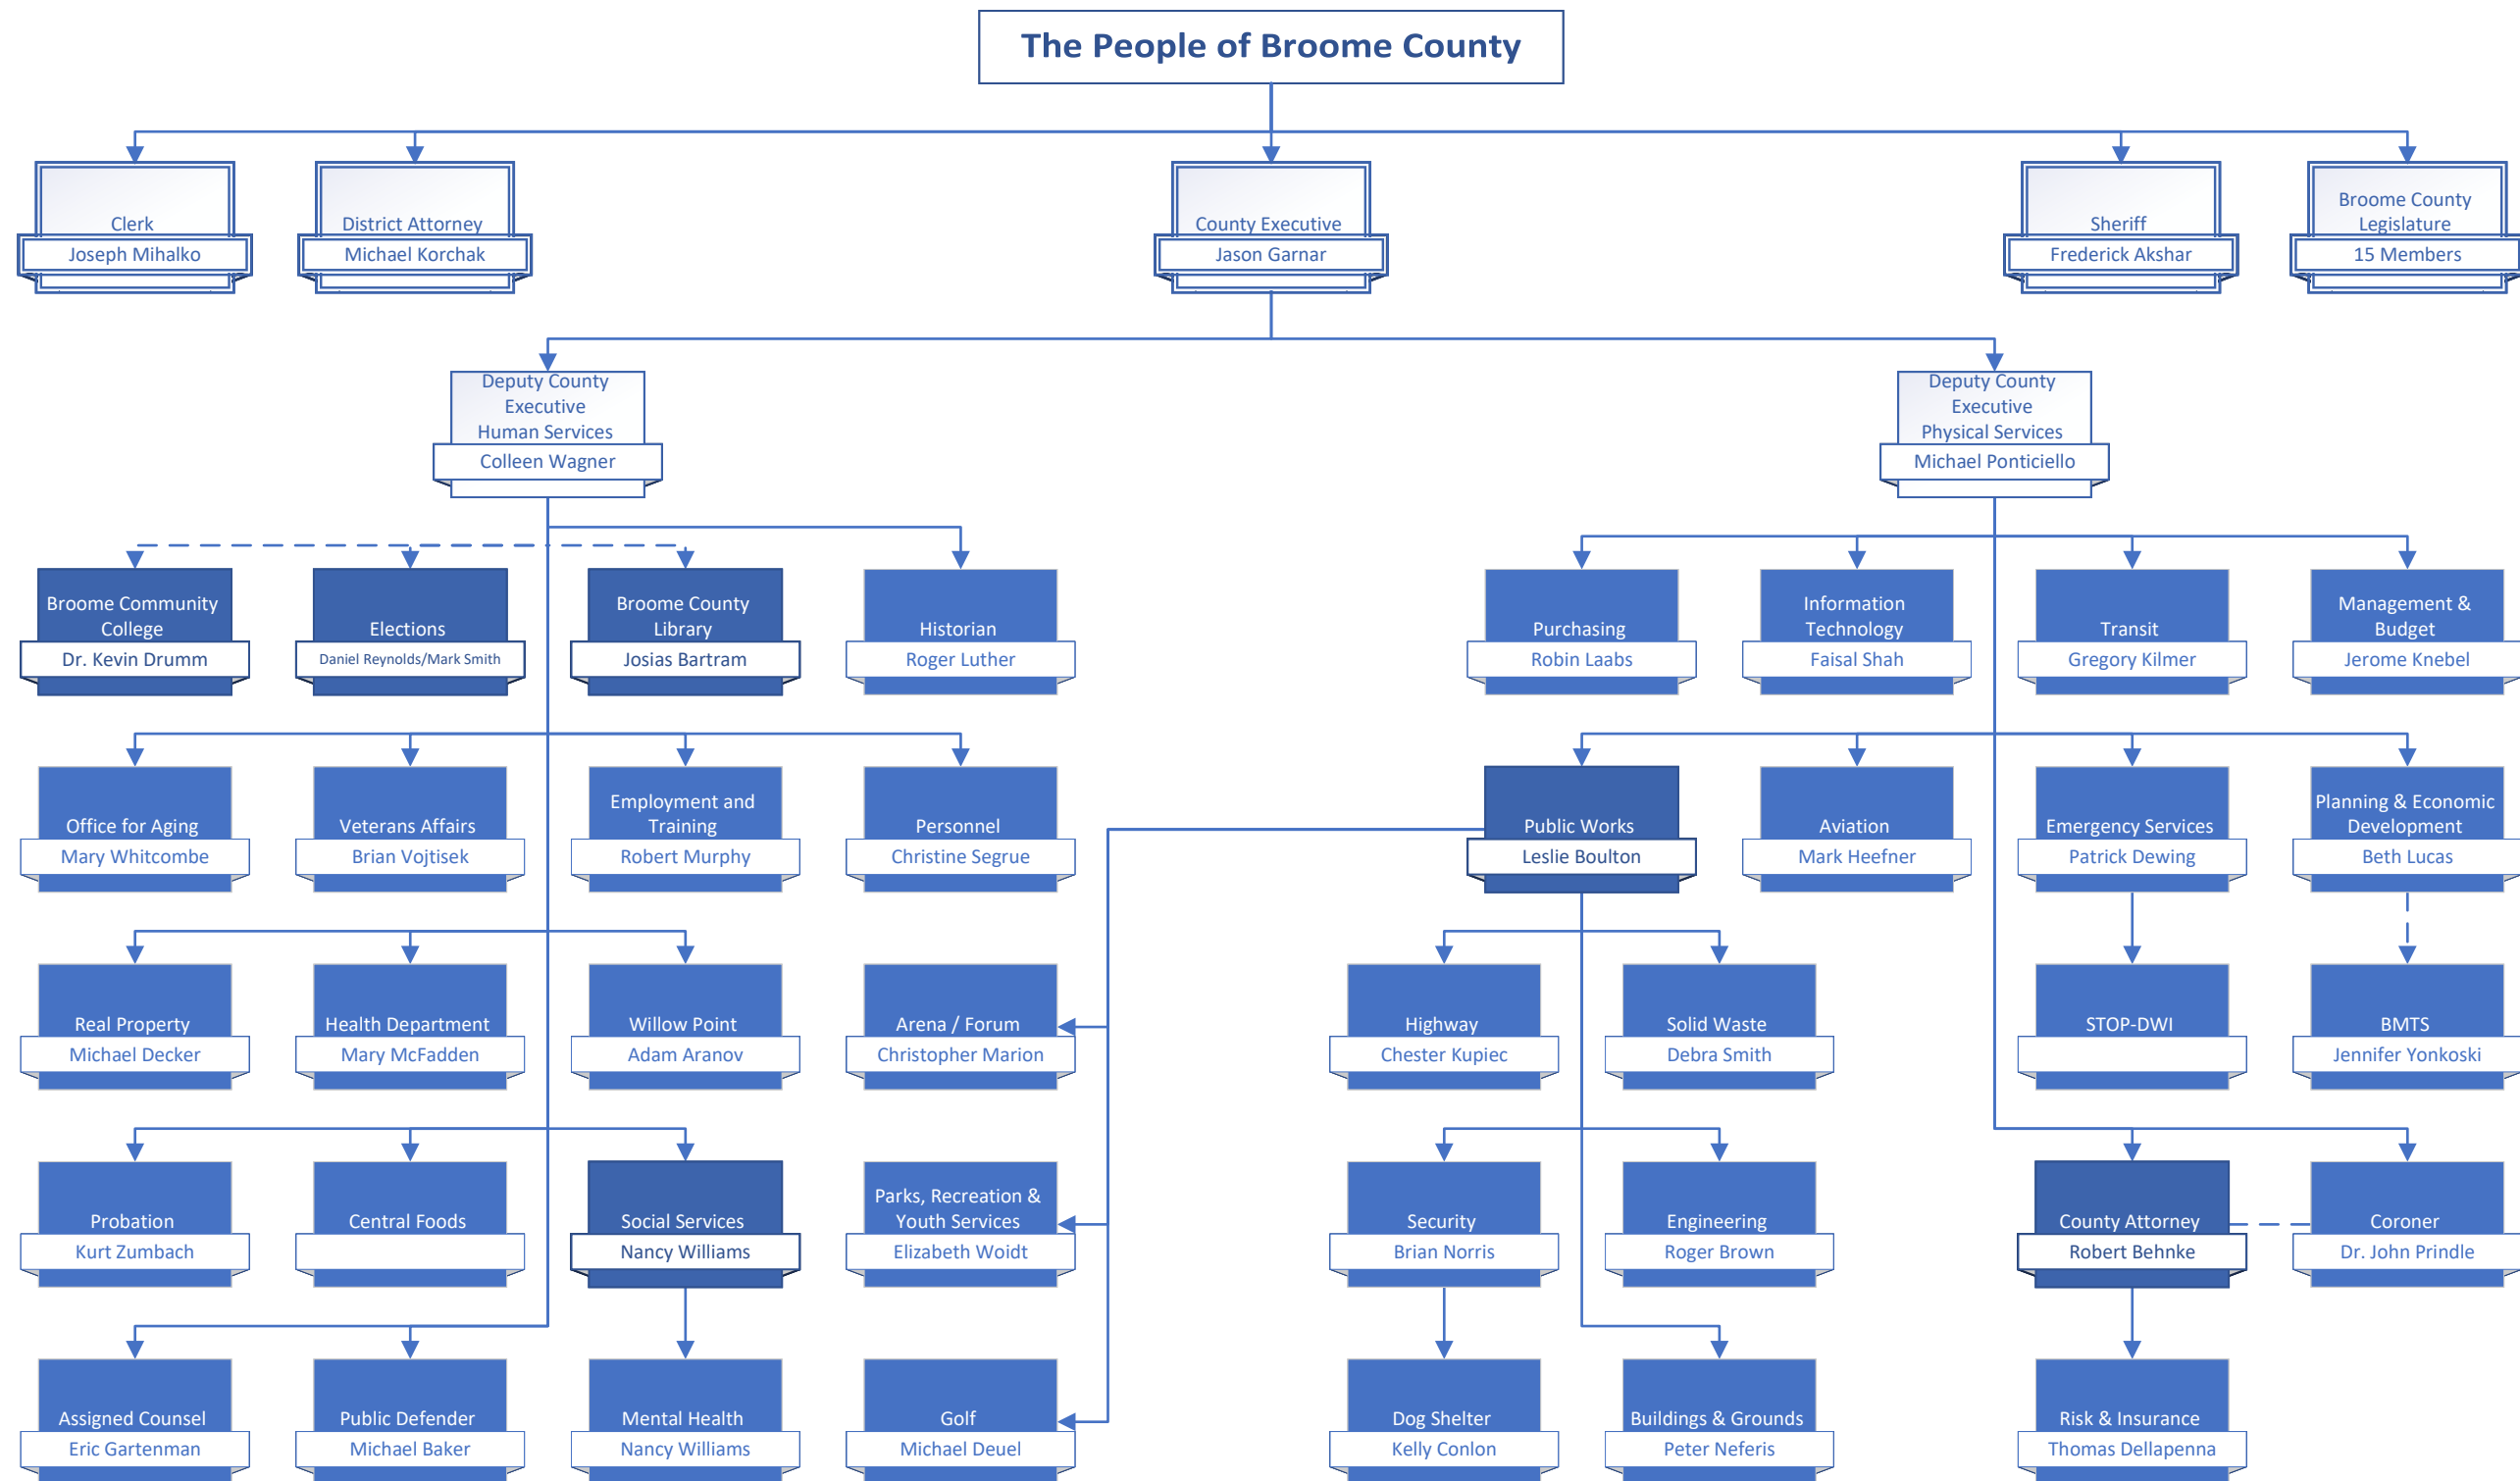

# Broome County Government Executive Organizational Chart

Broome County Government  
60 Hawley Street  
Binghamton, New York 13902  
607-778-8000  
[www.gobroomecounty.com](http://www.gobroomecounty.com)