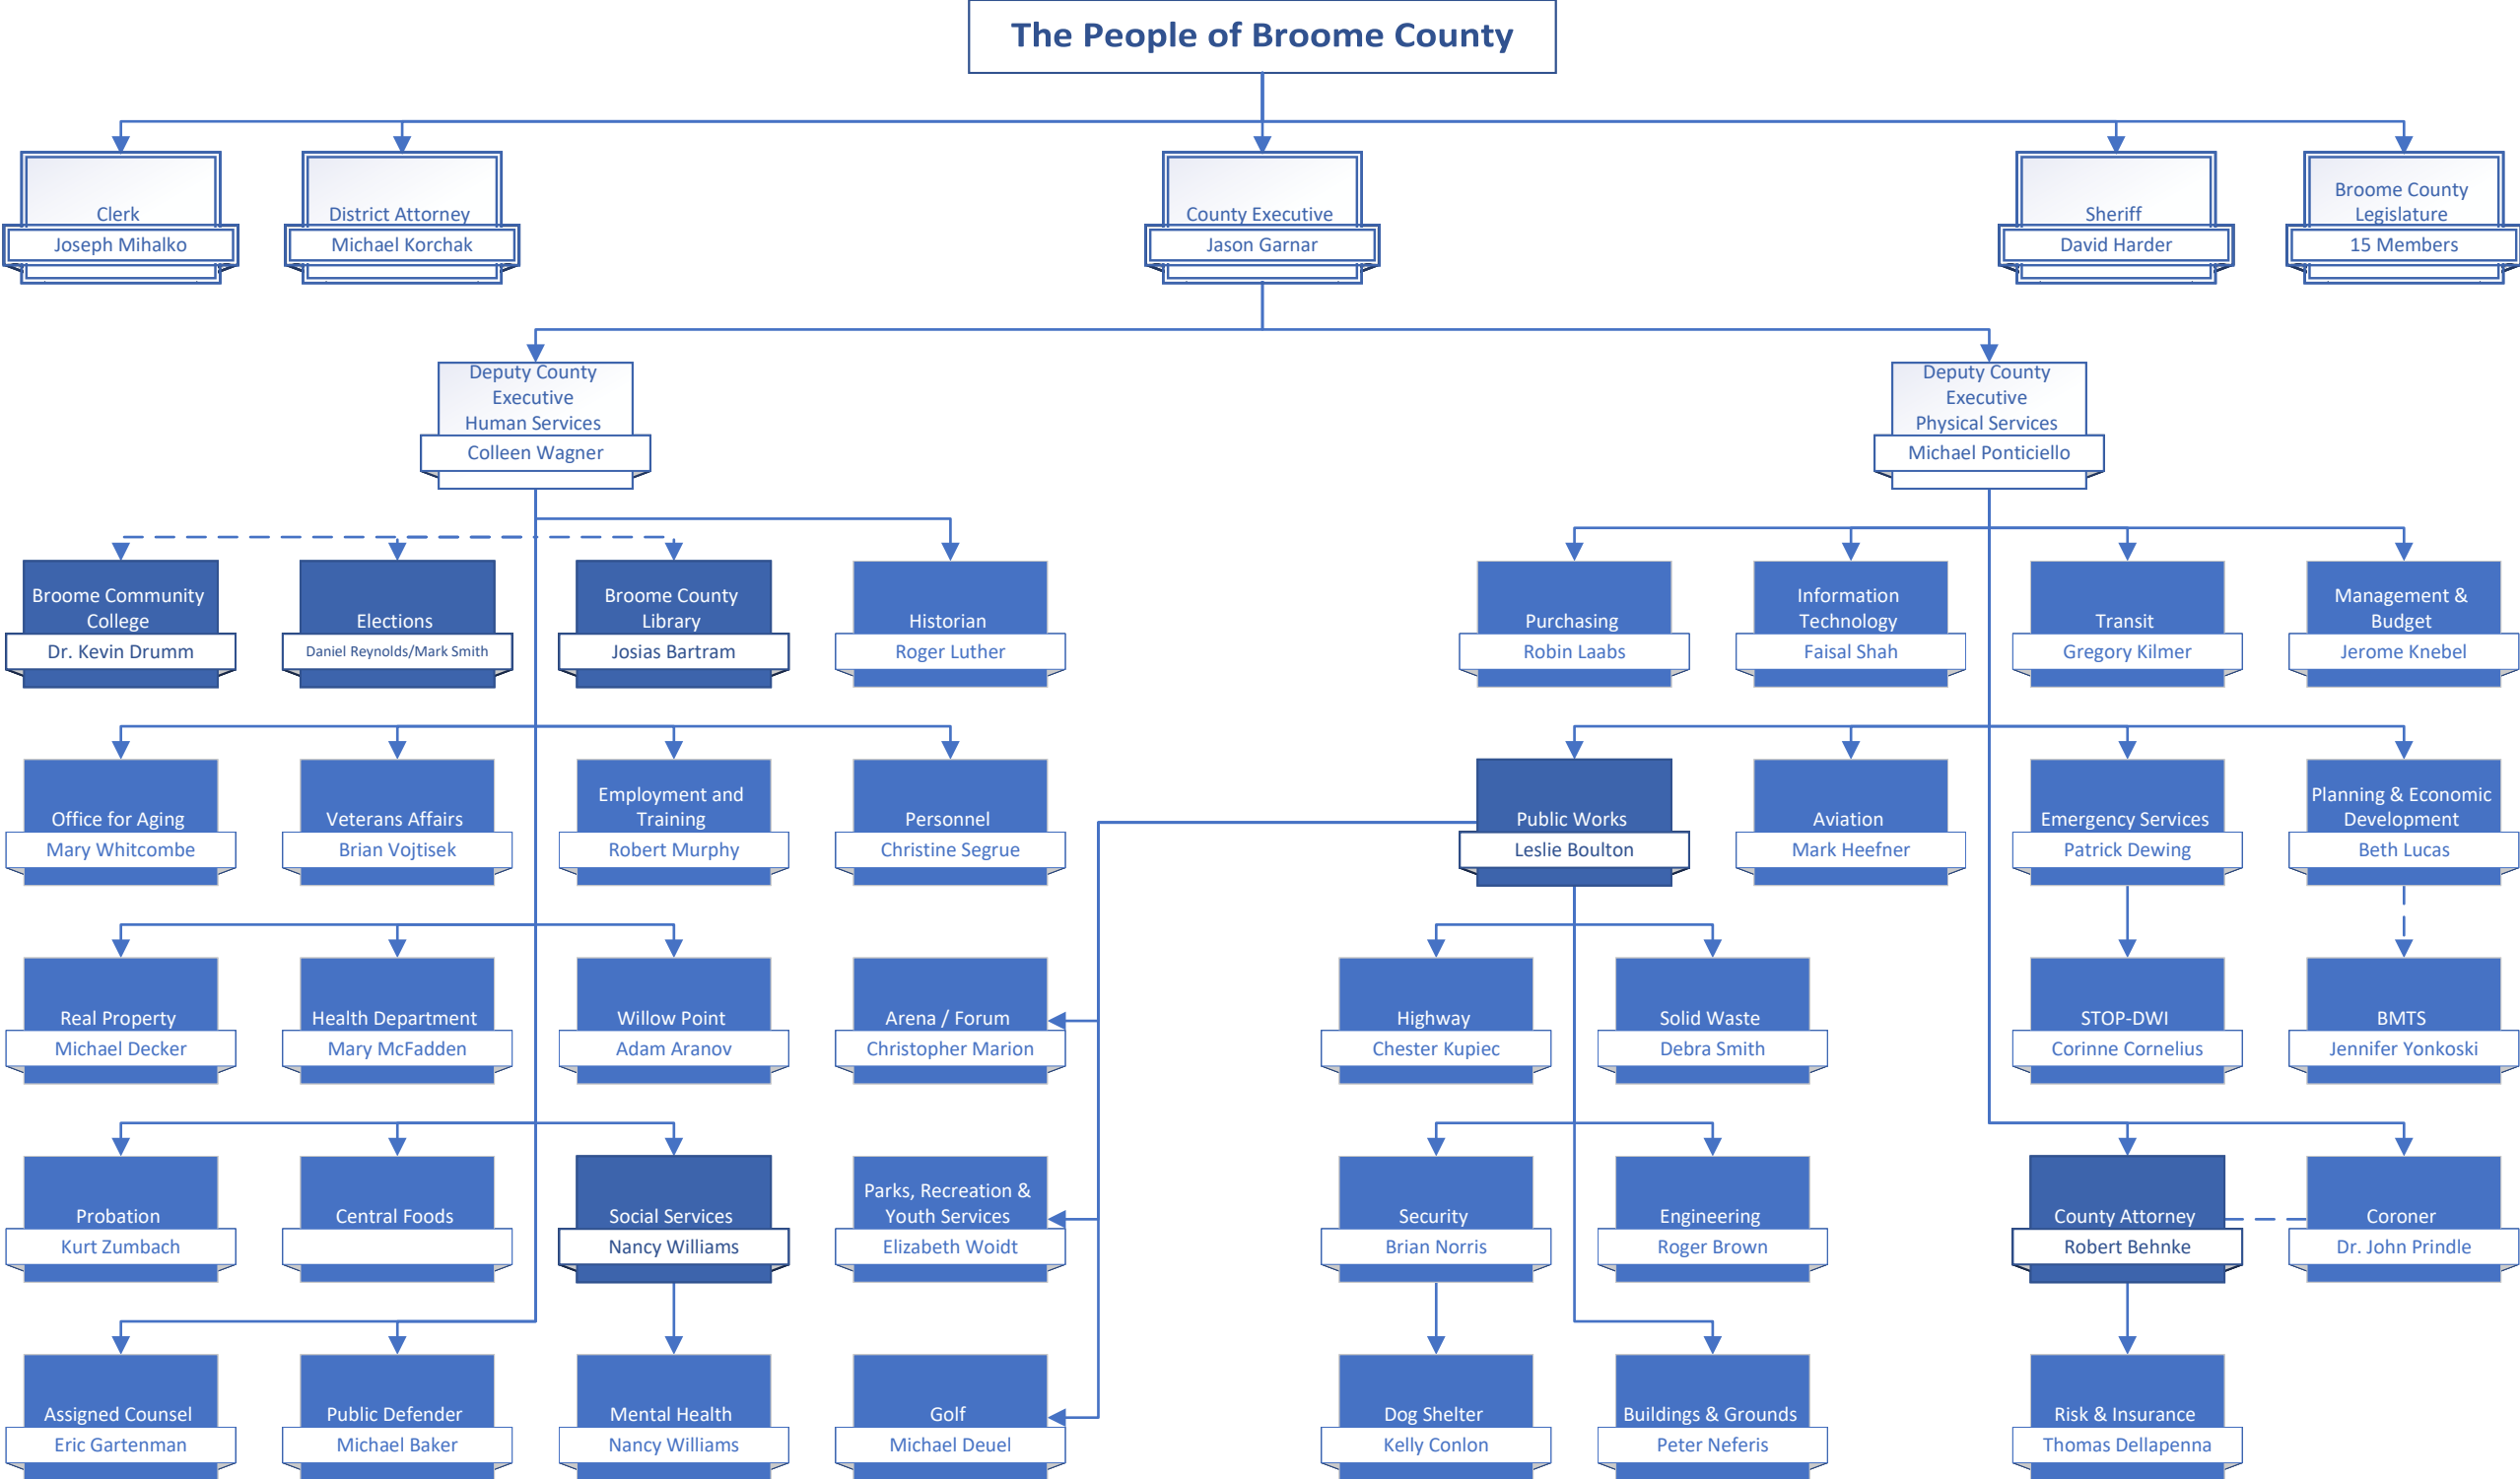

Broome County Government
Executive Organizational Chart

Broome County Government
60 Hawley Street
Binghamton, New York 13902
607-778-8000
www.gobroomecounty.com