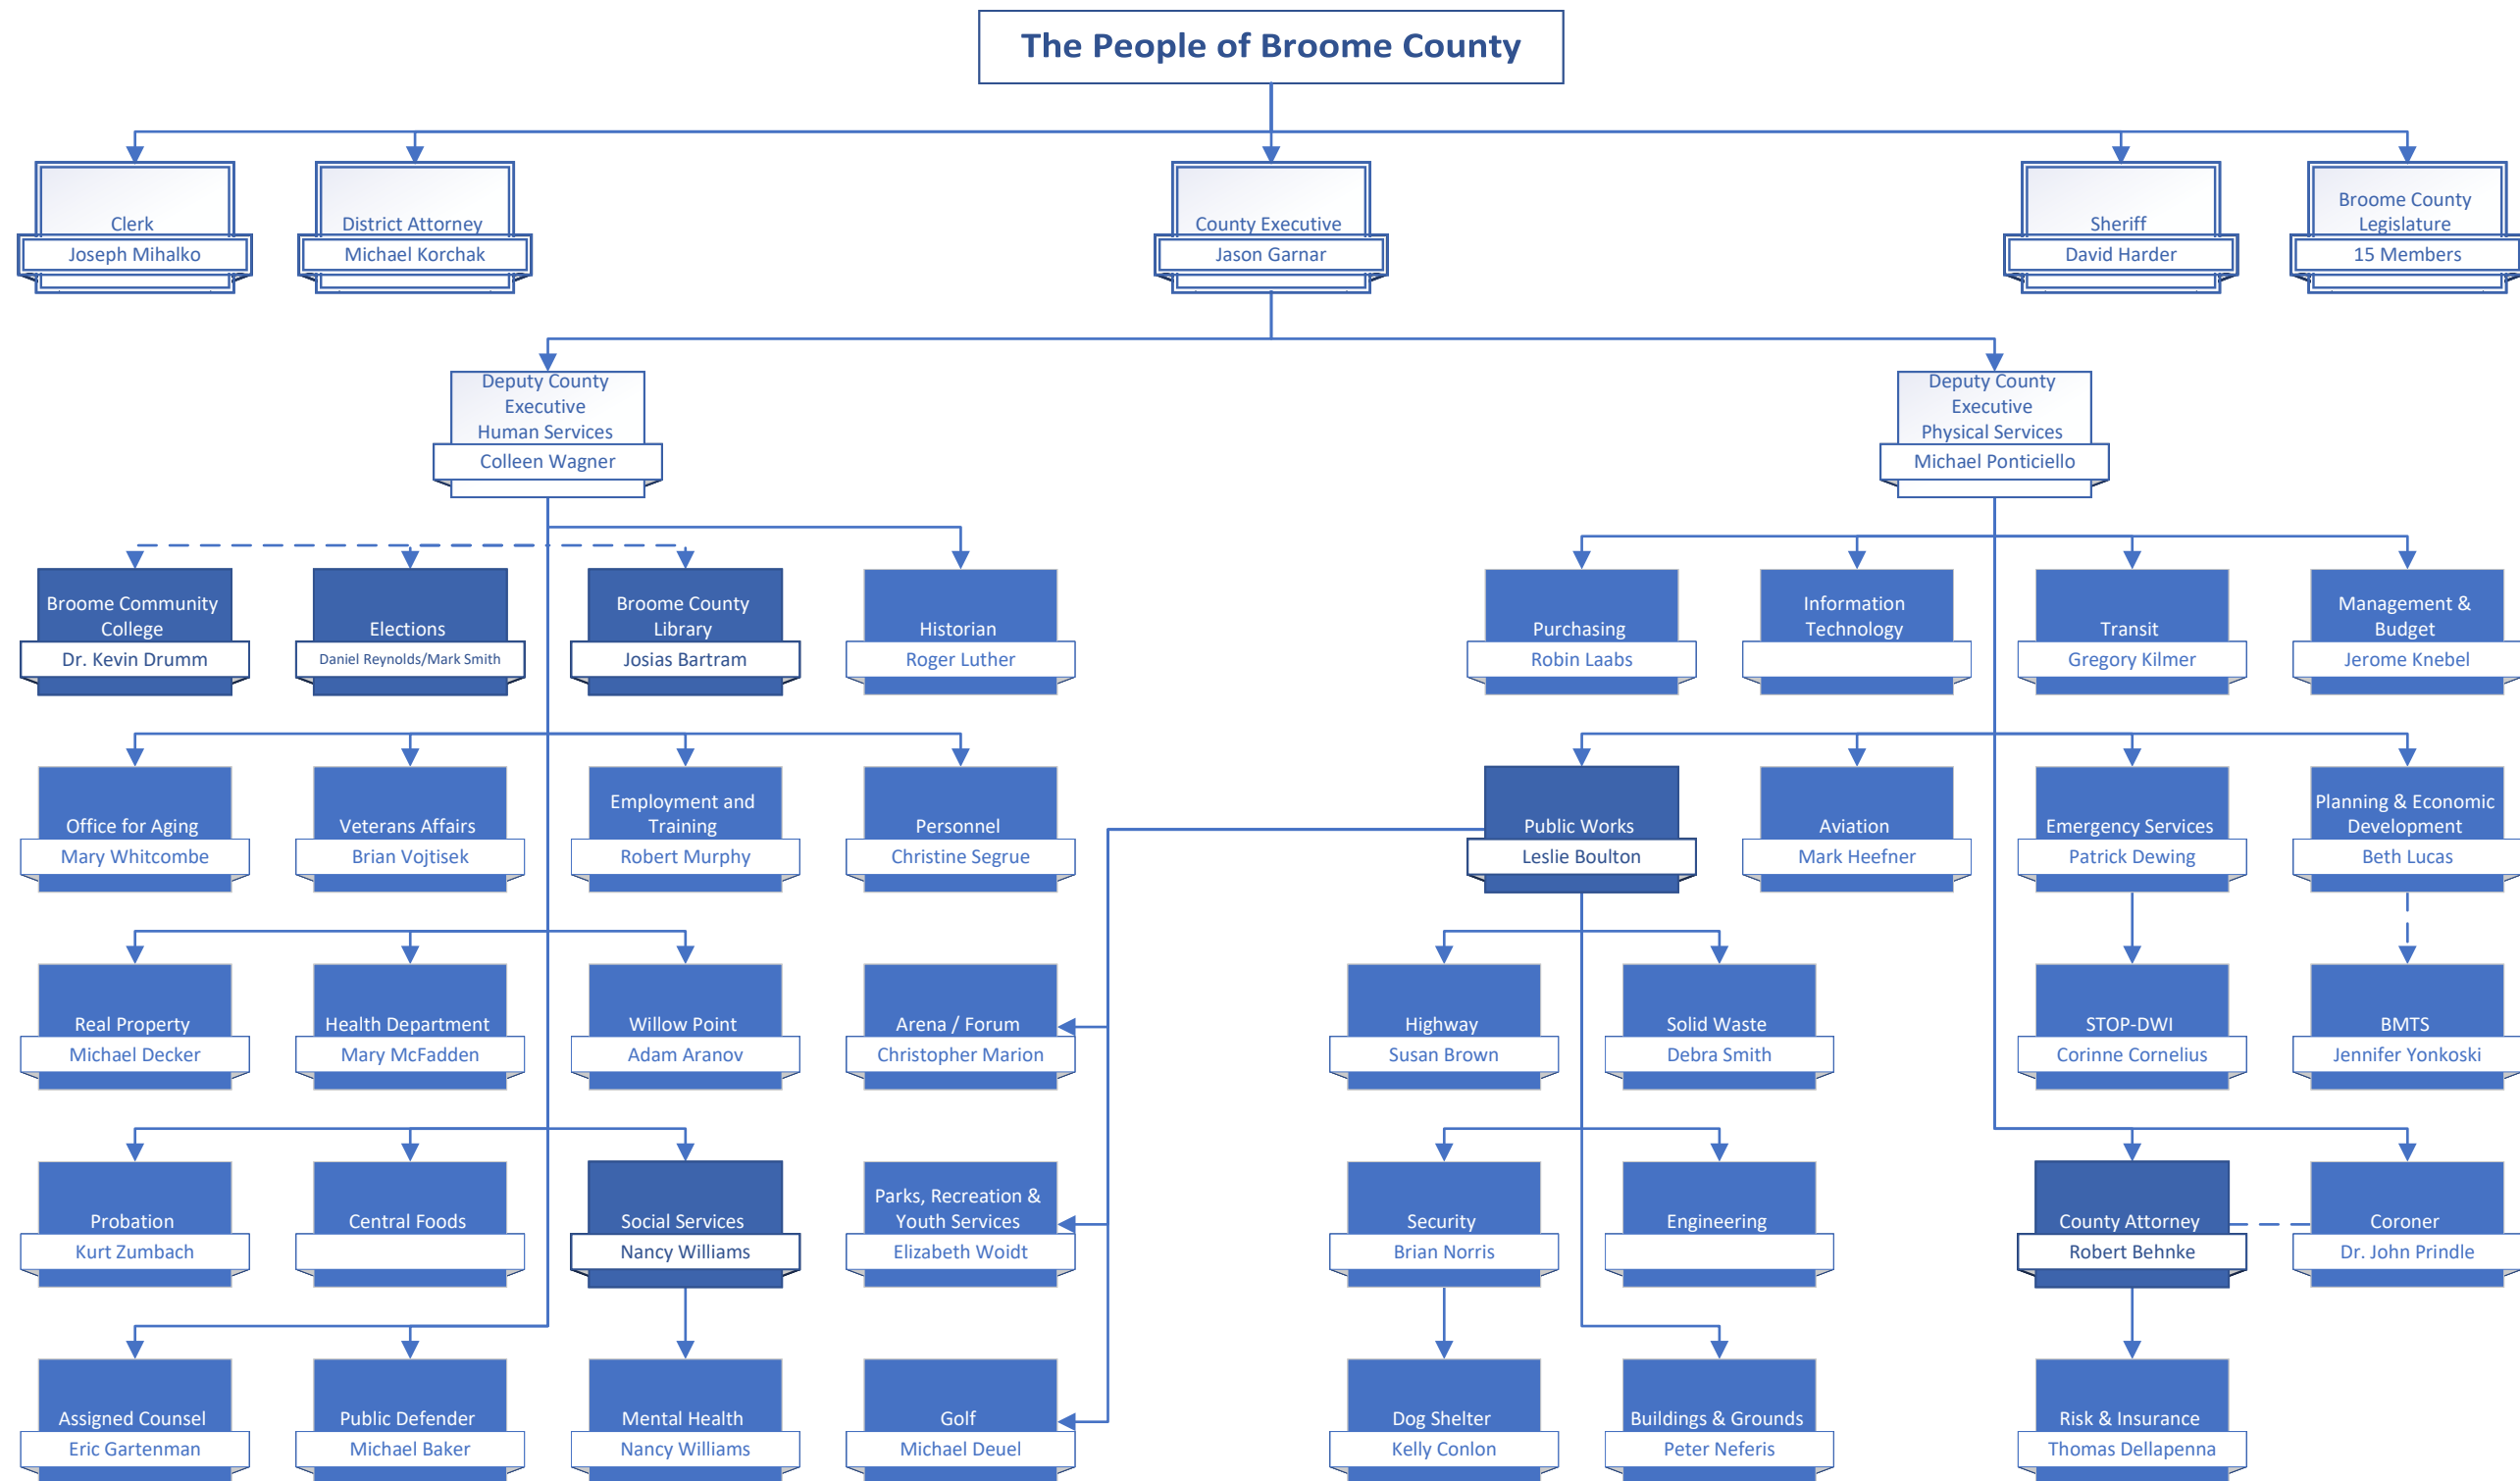

# Broome County Government Executive Organizational Chart

Broome County Government  
60 Hawley Street  
Binghamton, New York 13902  
607-778-8000  
[www.gobroomecounty.com](http://www.gobroomecounty.com)