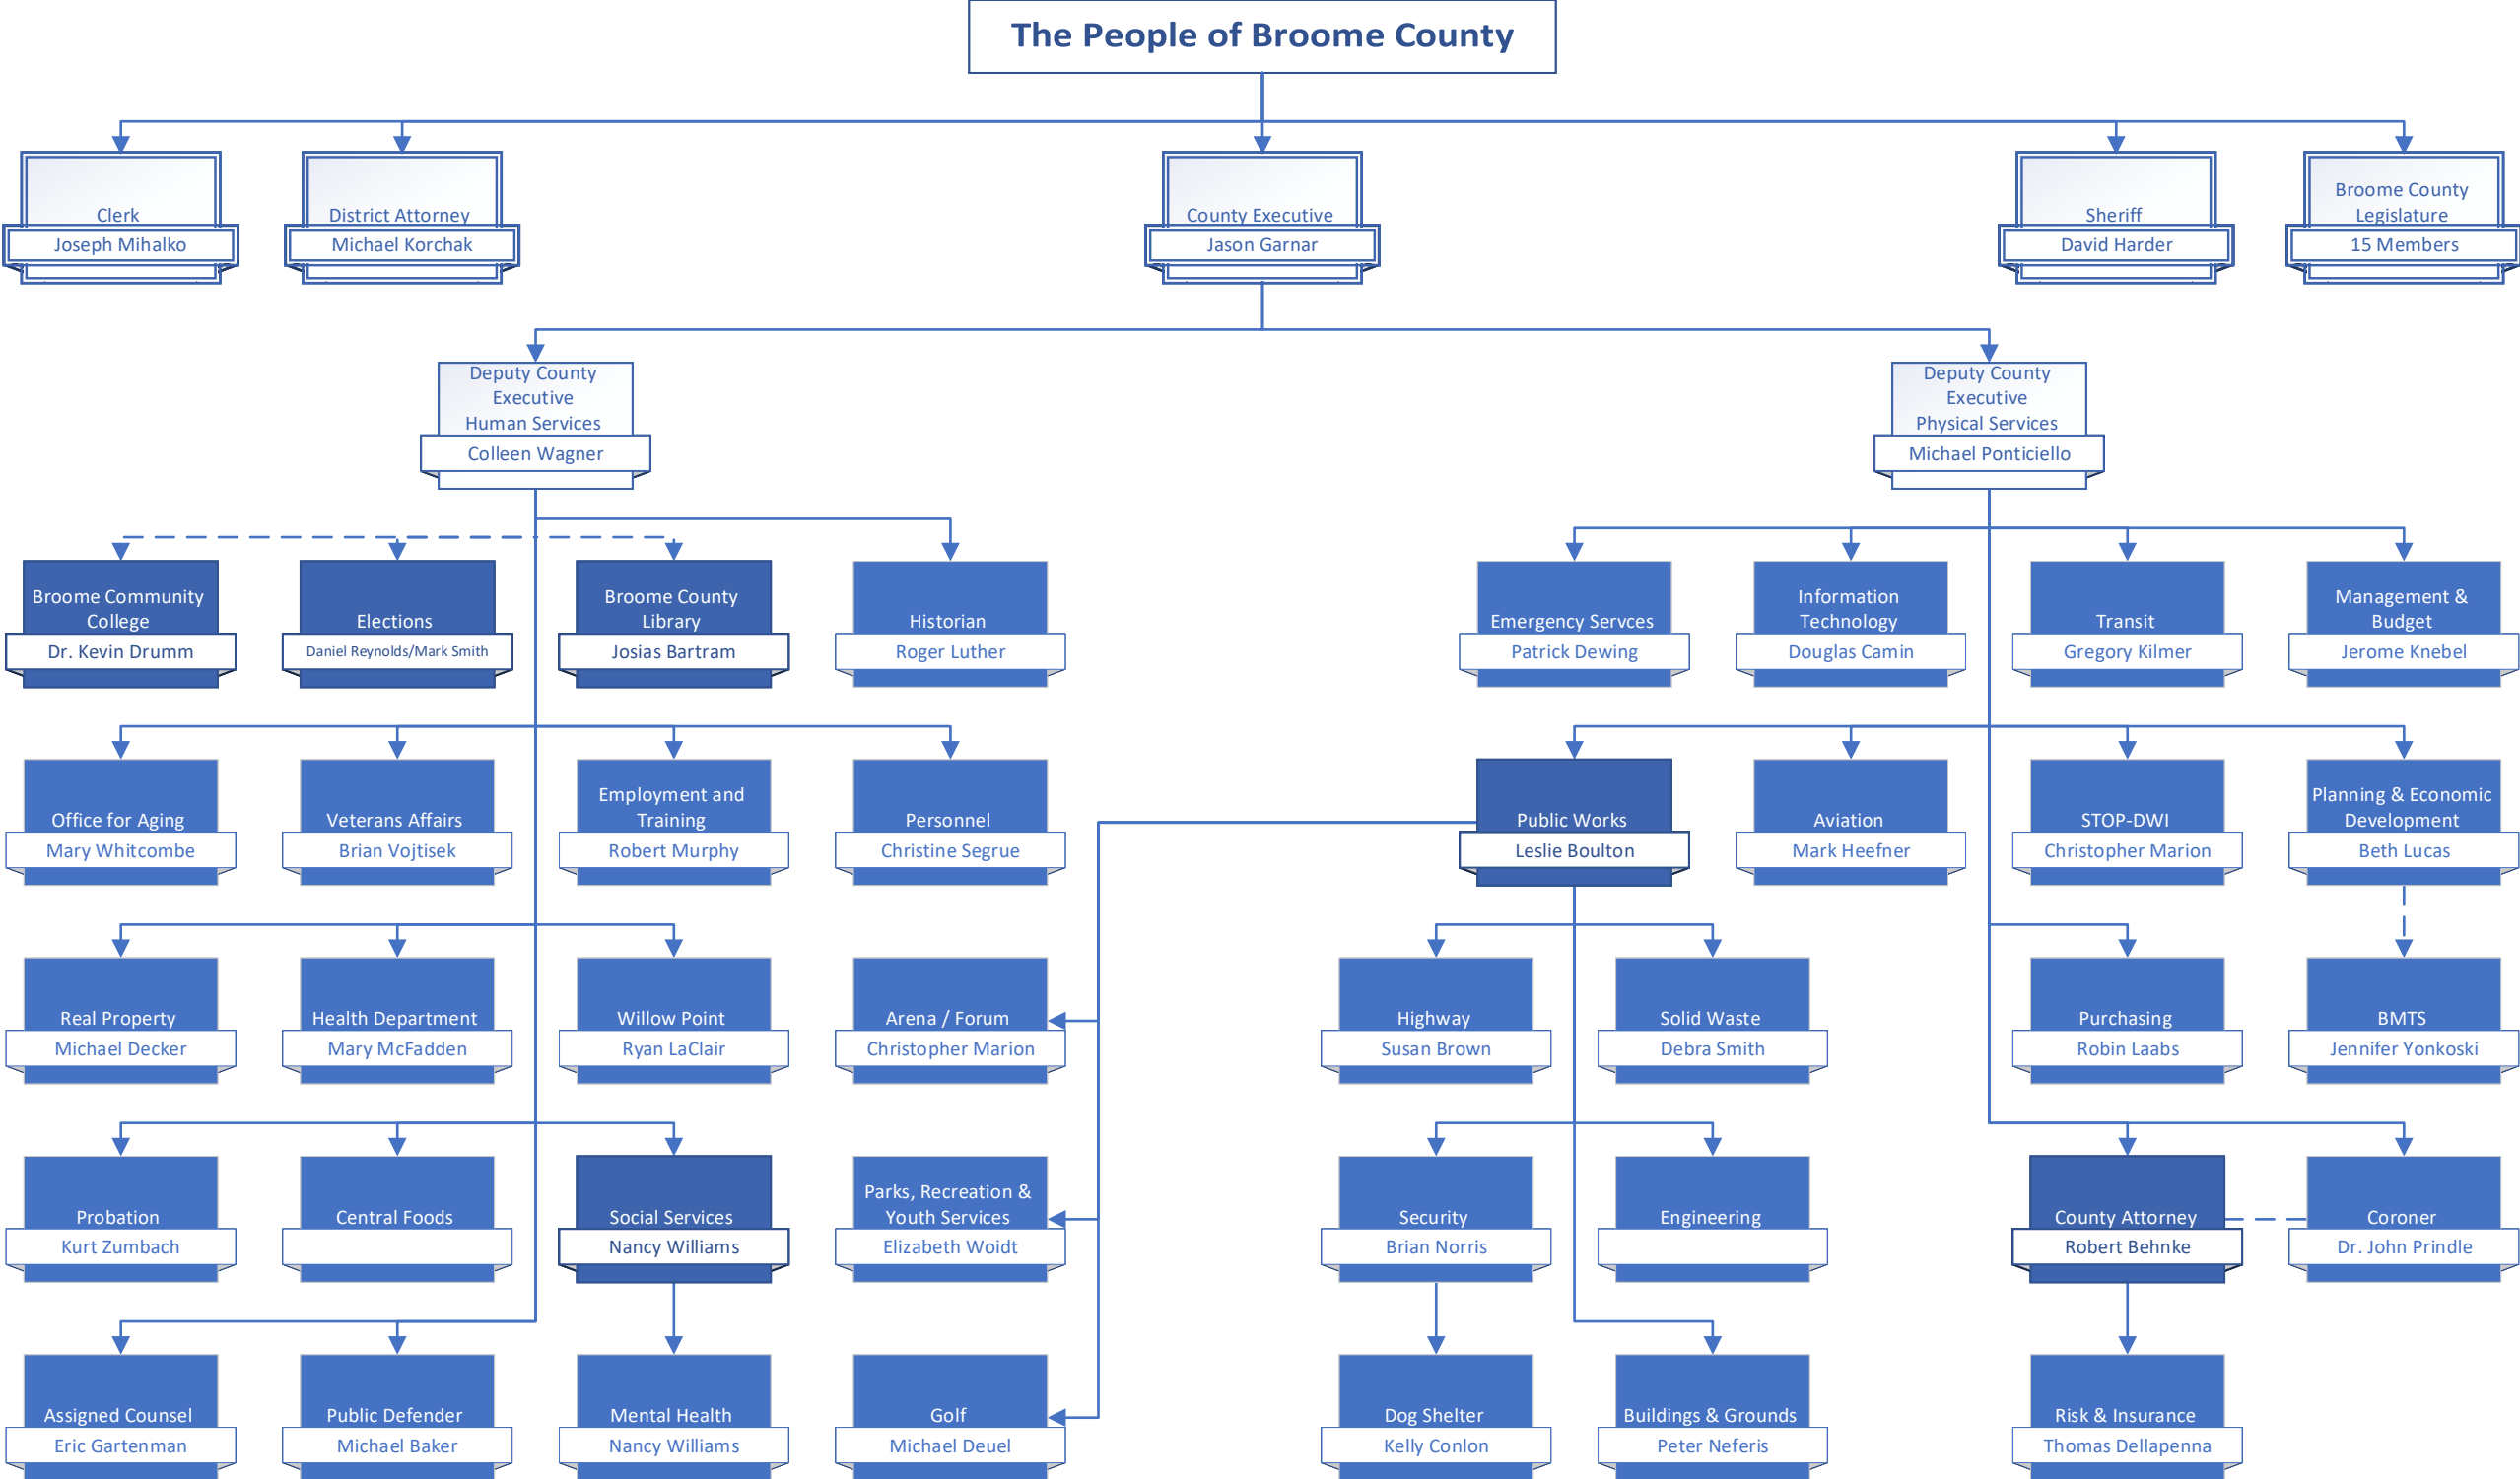

Broome County Government
Executive Organizational Chart

Broome County Government
60 Hawley Street
Binghamton, New York 13902
607-778-8000
www.gobroomecounty.com