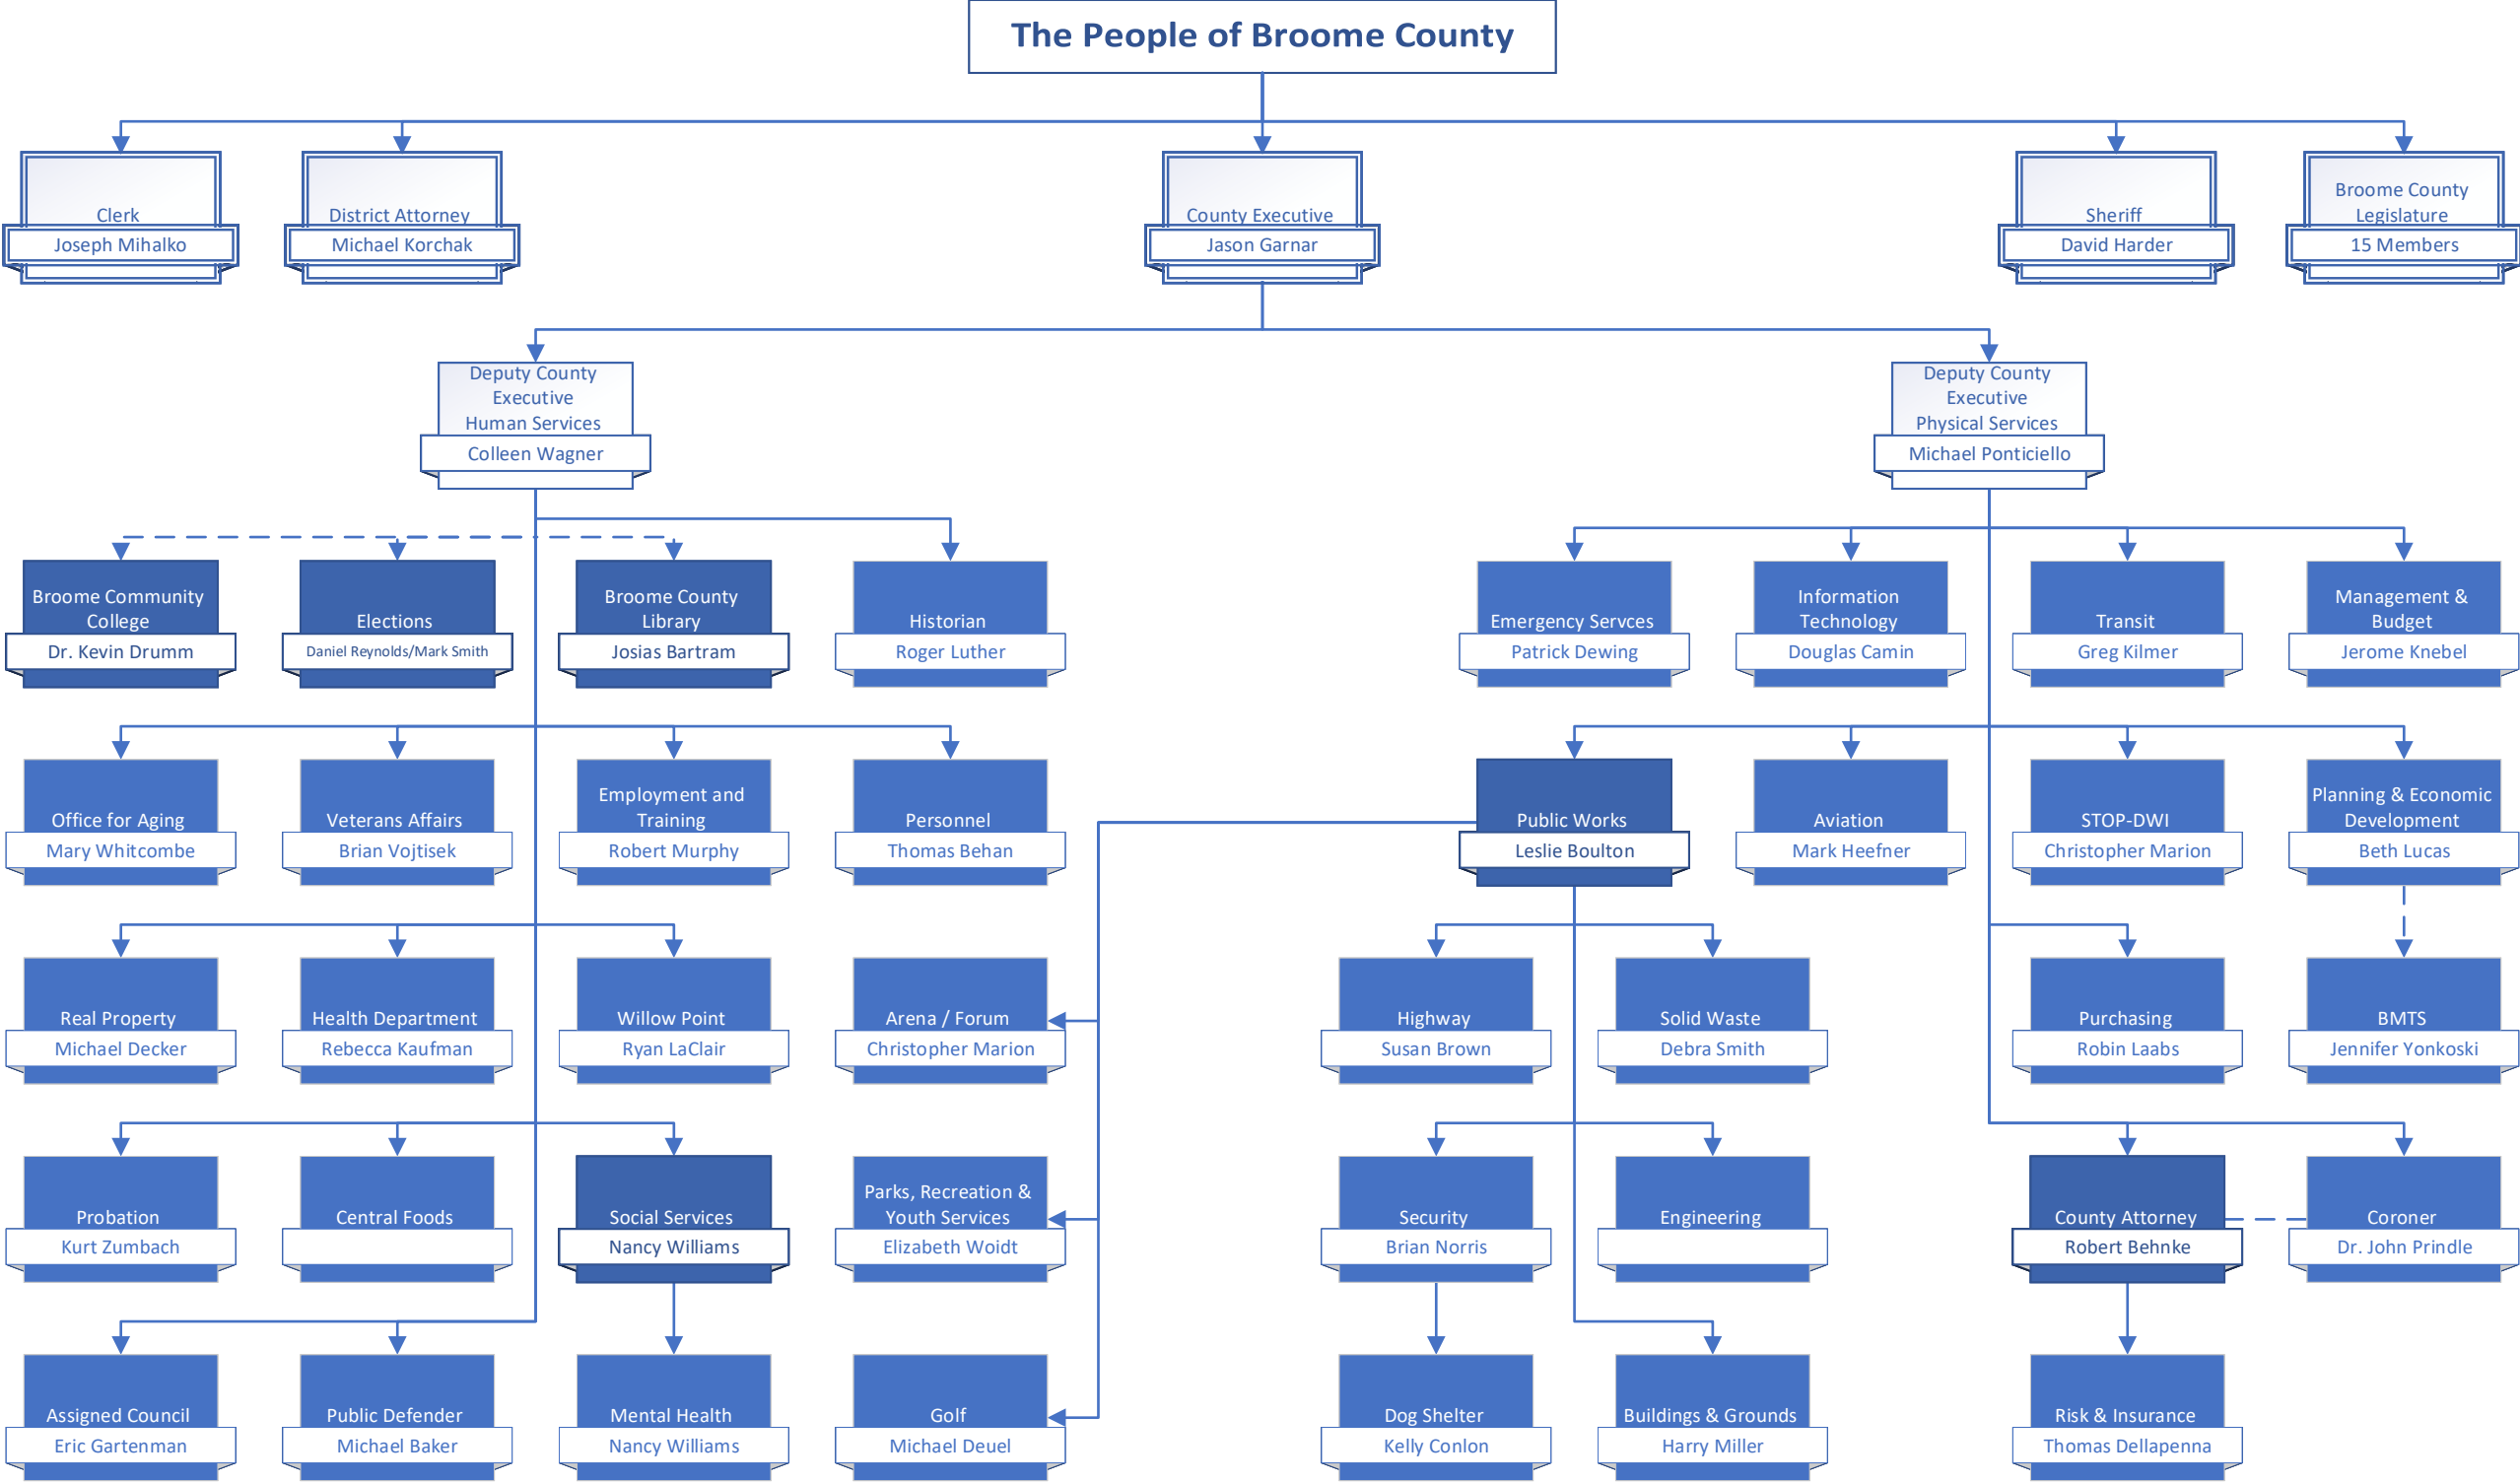

Broome County Government
Executive Organizational Chart

Broome County Government
60 Hawley Street
Binghamton, New York 13902
607-778-8000
www.gobroomecounty.com