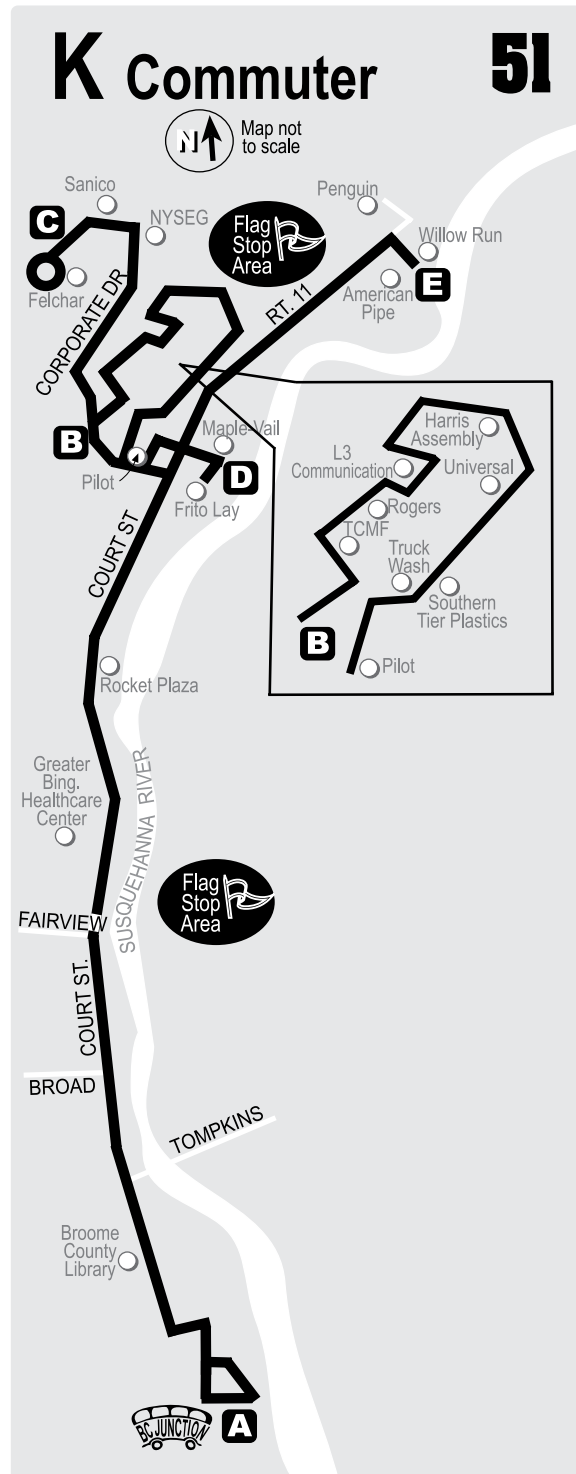

51 K Commuter

MONDAY - FRIDAY

OUTBOUND

	BC JUNCTION A	INDUSTRIAL PARK B	FELCHAR C	FRITO LAY D	WILLOW RUN E
	6:30	R	R	R	R
PM	2:30	R	R	R	3:00

INBOUND

	WILLOW RUN E	FRITO LAY D	INDUSTRIAL PARK B	FELCHAR C	BC JUNCTION A
	7:00	7:05	7:10	7:15	R
PM	3:25	3:30	3:50	3:40	4:00

R - Service on request

EFFECTIVE
2/5/2018

51

K COMMUTER

KIRKWOOD

53

CORPORATE PARK

CONKLIN

53 Corporate Park

MONDAY - FRIDAY

OUTBOUND

BC JUNCTION A	CONKLIN & TOMPKINS B	CORPORATE PARK C
6:30	6:35	6:55
7:50	8:05	8:15
8:50	8:55	9:15
3:10 (12)	3:15	3:35
4:30	4:35	4:55

INBOUND

CORPORATE PARK C	CONKLIN & TOMPKINS B	BC JUNCTION A
7:10	7:30	7:25 BHS
8:15	8:30	8:50
9:15	9:30	9:45
3:35	3:50	4:10
4:55	5:10	5:30

(12) - Bus leaves as #12 Conklin

By request only, bus will serve Truck Stop on Colesville Road.