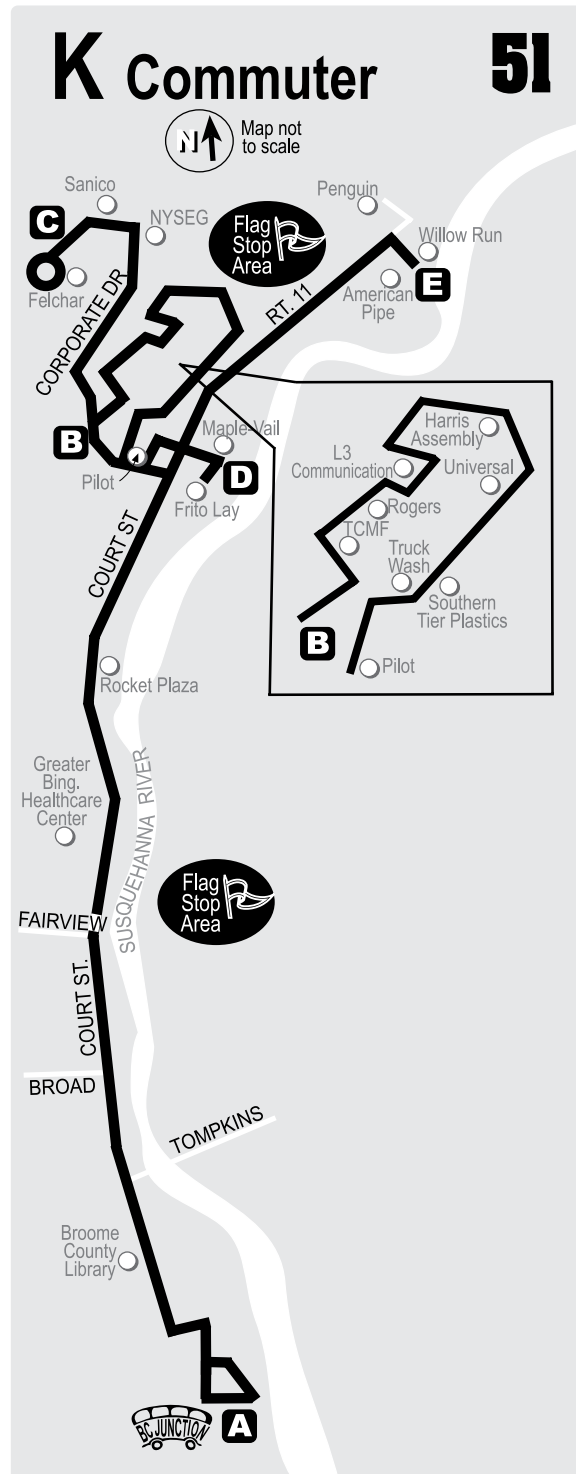

51 K Commuter

MONDAY - FRIDAY

OUTBOUND

	BC JUNCTION A	INDUSTRIAL PARK B	FELCHAR C	FRITO LAY D	WILLOW RUN E
	6:30	R	R	R	R
PM	2:30	R	R	R	3:00

INBOUND

	WILLOW RUN E	FRITO LAY D	INDUSTRIAL PARK B	FELCHAR C	BC JUNCTION A
	7:00	7:05	7:10	7:15	R
PM	3:25	3:30	3:50	3:40	4:00

R - Service on request

EFFECTIVE
2/4/2019

51 K COMMUTER

KIRKWOOD

53

CORPORATE PARK
CONKLIN

Broome County
Department of Public Transportation
413 Old Mill Road, Vestal, NY 13850

Schedule Information 607-778-1692
www.ridebctransit.com

53 Corporate Park

MONDAY - FRIDAY

OUTBOUND

BC JUNCTION A	CONKLIN & TOMPKINS B	CORPORATE PARK C
6:30	6:35	6:55
7:50	8:05	8:15
8:50	8:55	9:15
3:10 (12)	3:15	3:35
4:30	4:35	4:55

INBOUND

CORPORATE PARK C	CONKLIN & TOMPKINS B	BC JUNCTION A
7:10	7:30	7:25 BHS
8:15	8:30	8:50
9:15	9:30	9:45
3:35	3:50	4:10
4:55	5:10	5:30

(12) - Bus leaves as #12 Conklin

By request only, bus will serve Truck Stop on Colesville Road.