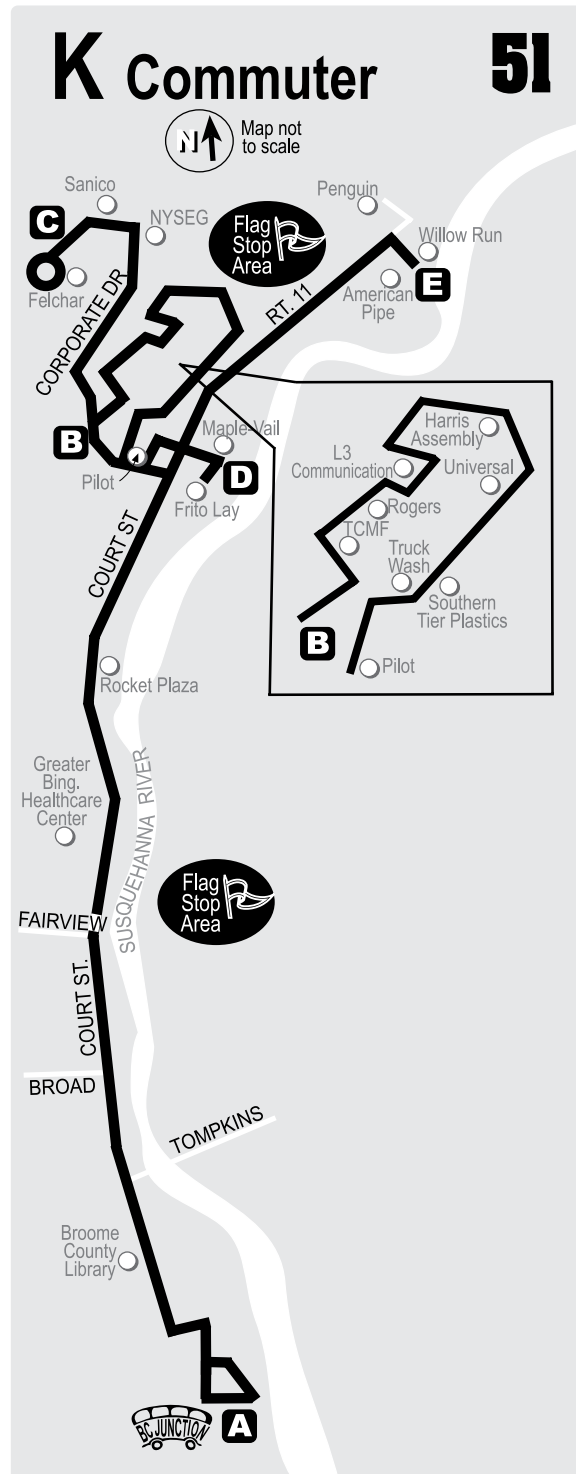

51 K Commuter

MONDAY - FRIDAY

OUTBOUND

	BC JUNCTION A	INDUSTRIAL PARK B	FELCHAR C	FRITO LAY D	WILLOW RUN E
	6:30	R	R	R	R
PM	2:30	R	R	R	3:00

INBOUND

	WILLOW RUN E	FRITO LAY D	INDUSTRIAL PARK B	FELCHAR C	BC JUNCTION A
	7:00	7:05	7:10	7:15	R
PM	3:25	3:30	3:50	3:40	4:00

R - Service on request

EFFECTIVE
2/5/2018

51 K COMMUTER

KIRKWOOD

53 CORPORATE PARK

CONKLIN

Broome County
Department of Public Transportation
413 Old Mill Road, Vestal, NY 13850

Schedule Information 607-778-1692
www.ridebctransit.com

53 Corporate Park

MONDAY - FRIDAY

OUTBOUND

BC JUNCTION A	CONKLIN & TOMPKINS B	CORPORATE PARK C
6:30	6:35	6:55
7:50	8:05	8:15
8:50	8:55	9:15
3:10 (12)	3:15	3:35
4:30	4:35	4:55

INBOUND

CORPORATE PARK C	CONKLIN & TOMPKINS B	BC JUNCTION A
6:55	7:10	7:25
8:15	8:30	8:50
9:15	9:30	9:45
3:35	3:50	4:10
4:55	5:10	5:30

(12) - Bus leaves as #12 Conklin

By request only, bus will serve Truck Stop on Colesville Road.