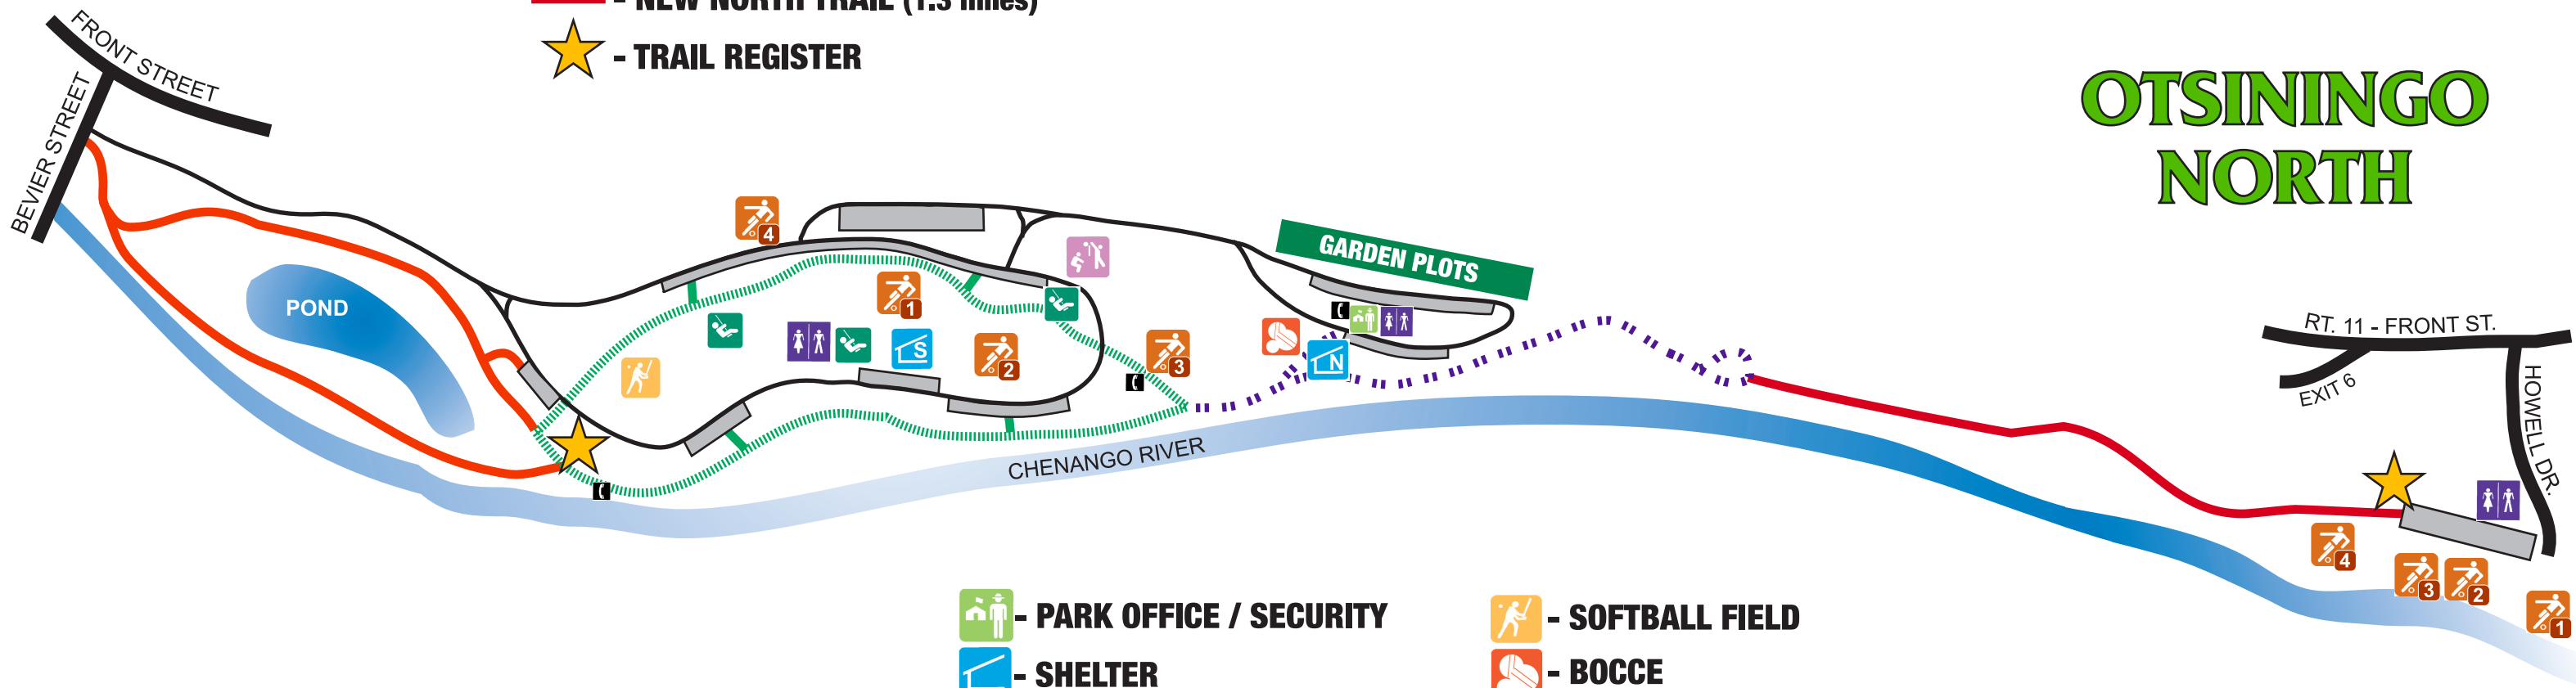

OTSININGO PARK TRAIL GUIDE

-  - POND LOOP TRAIL (0.7 miles)
-  - CENTER LOOP TRAIL (0.9 miles)
-  - RIVER TRAIL (0.6 miles)
-  - NEW NORTH TRAIL (1.3 miles)
-  - TRAIL REGISTER

OTSININGO NORTH

- | | |
|--|--|
|  - PARK OFFICE / SECURITY |  - SOFTBALL FIELD |
|  - SHELTER |  - BOCCE |
|  - SAND VOLLEYBALL |  - PLAY AREA |
|  - RESTROOMS |  - TELEPHONE |
|  - SOCCER FIELD |  - PARKING |