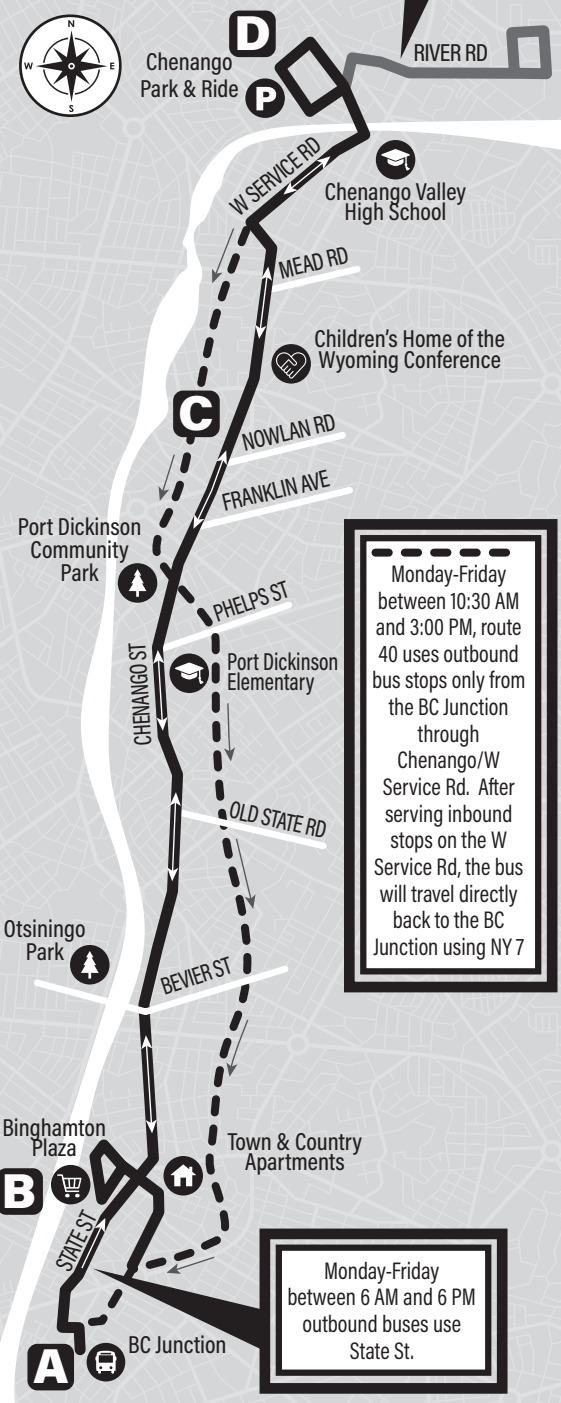

40

Contact Info:

BC Junction (607)778-1692
BC Transit Administration (607)763-4464

Weekday Walk-in Hours:

8 AM - 4 PM for both the BC Junction and Administration

Fares:

Standard Fare	$2.00
Reduced Fare¹	$1.00
1 Day Unlimited Ride Pass	$5.00
7 Day Unlimited Ride Pass	$25.00
31 Day Unlimited Ride Pass	$70.00
31 Day Unlimited Ride Pass Reduced Rate¹	$44.00
31 Day Unlimited Ride Pass Student Rate²	$44.00
Under Age 5	Free
Transfers (used to complete 1 way trip)	Free

¹ Appropriate proof must be provided prior to payment: yellow OFA card, BC Lift ADA card, BC Transit Person with Disabilities card, Medicare Card, Broome County Veteran's ID.

² Students must show active enrollment in a school located in Broome County other than SUNY Broome or Binghamton University.

Bus passes, ride cards and bus schedules can be found at the BC Junction Office, BC Transit Administration Office, Weis or Wegmans. Exclusive 12 Ride Pass for $20.00 only at the Weis.

Comments:

Call (607)763-4464 or online at www.ridebctransit.com.

Holiday Schedule:

BC Transit is closed, and buses do not run on New Year's, Memorial, Independence, Labor, Thanksgiving, and Christmas days.

EFFECTIVE
10/1/2023