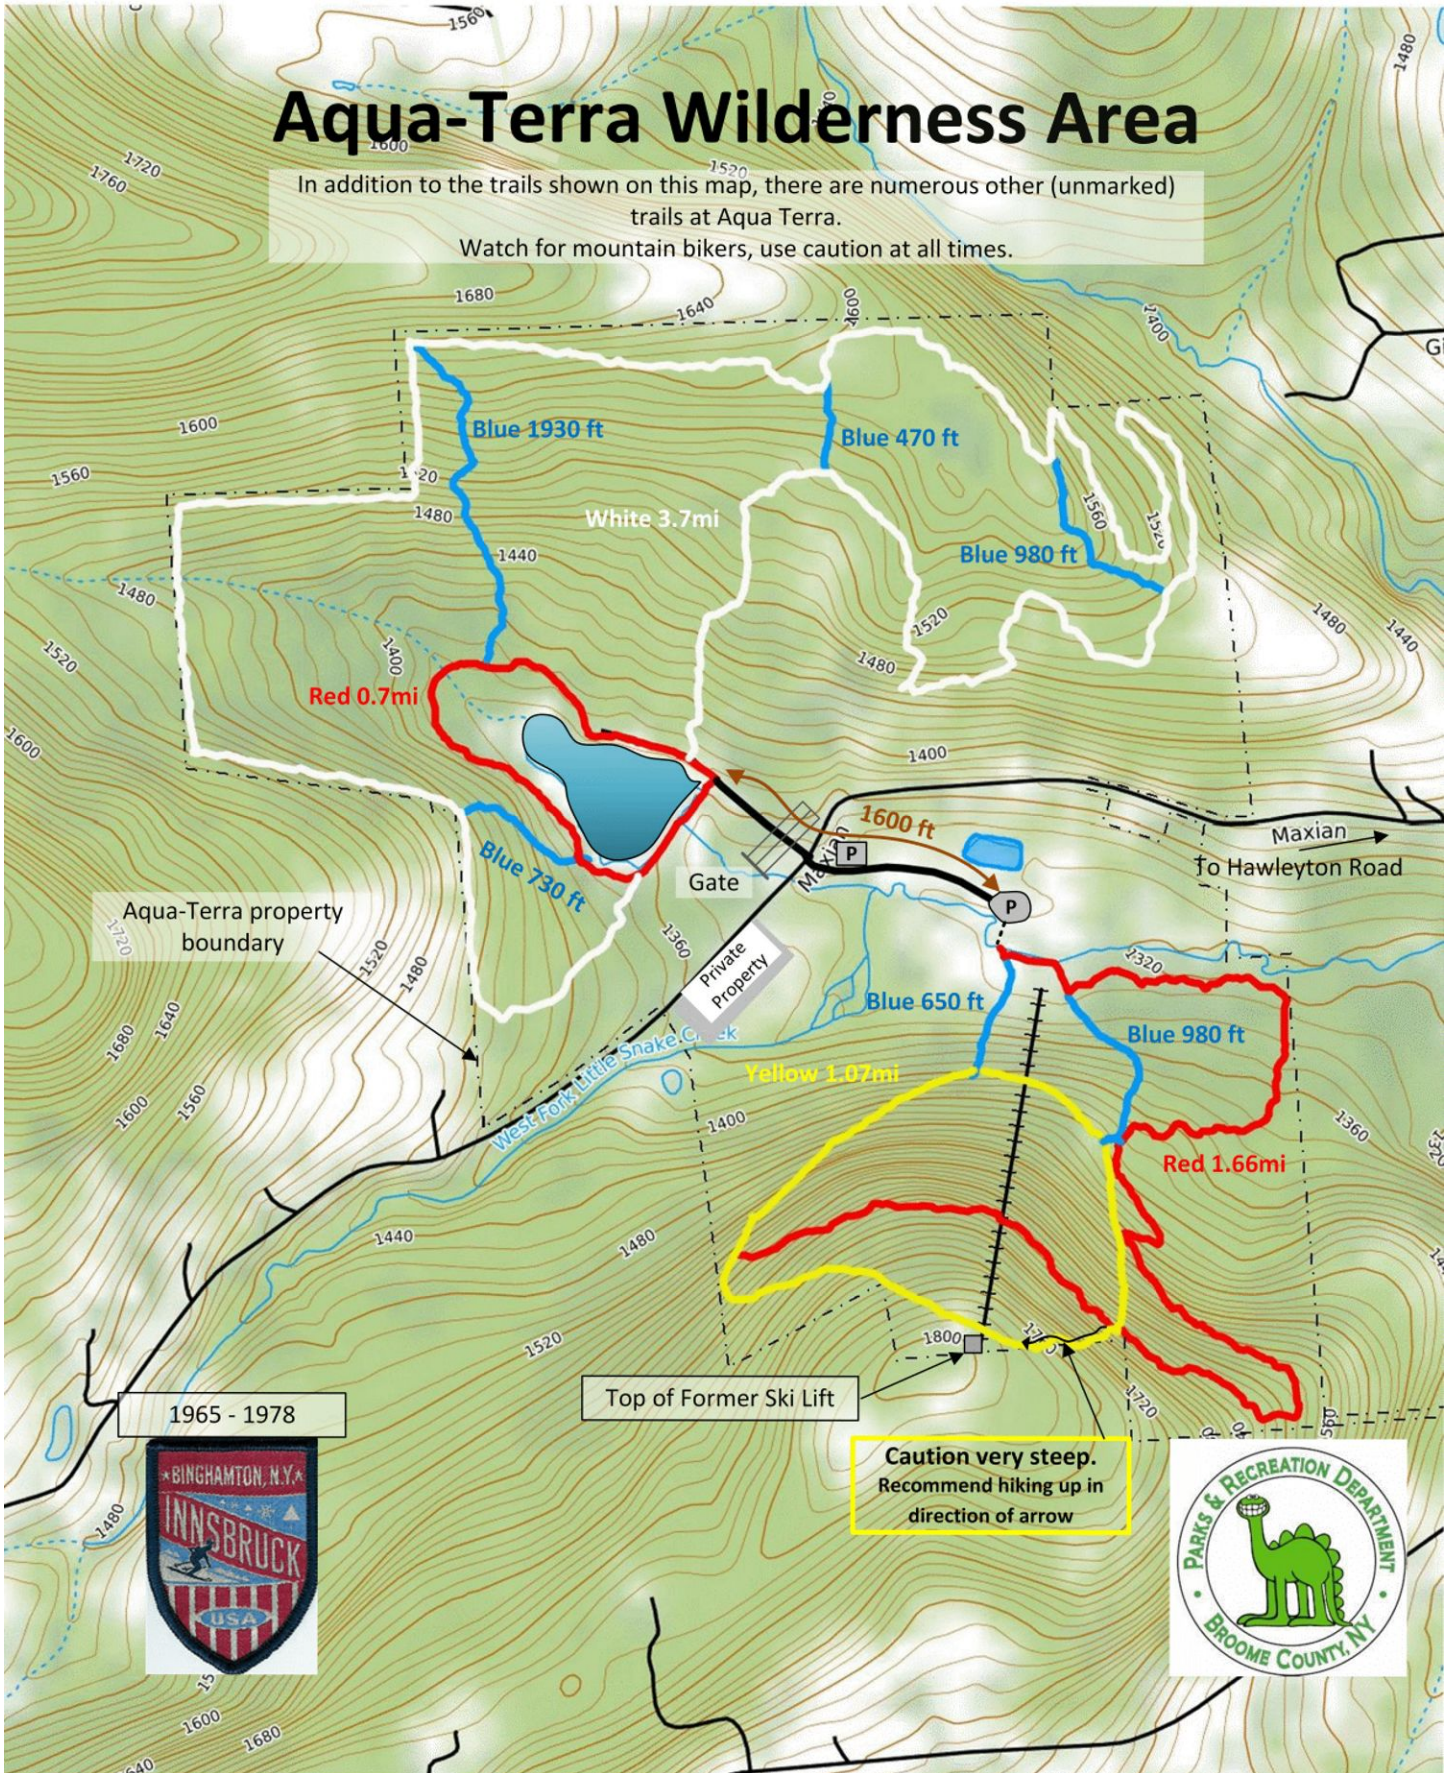

# Aqua-Terra Wilderness Area

In addition to the trails shown on this map, there are numerous other (unmarked) trails at Aqua Terra.

Watch for mountain bikers, use caution at all times.

Mercator Projection  
WGS84

UTM Zone 18T